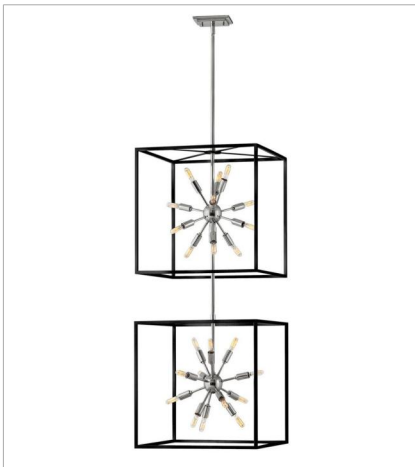

AROS

lisa mcDennon
COLLECTION

The striking Aros pendant showcases a provocative mid-century modern starburst cluster in a luxurious Warm Brass or Polished Nickel framed by an articulating, angular cage in prominent Black. For added drama, the sophisticated pendants dazzle with dimension to fill unique spaces or higher ceilings. Aros is part of the Lisa McDennon Collection.

FINISH: Black with Warm Brass accents,
Black with Polished Nickel accents

46314BLK
MEDIUM OPEN FRAME PENDANT
20" W, 21" H
Socketed
12-5w Cand. LED, 40w Equiv.

46314BLK-PN
LARGE OPEN FRAME PENDANT
20" W, 21" H
Socketed
12-5w Cand. LED, 40w Equiv.

46316BLK
LARGE OPEN FRAME TWO TIER
20" W, 51.5" H
Socketed
24-5w Cand. LED, 40w Equiv.

46316BLK-PN
LARGE OPEN FRAME PENDANT
20" W, 51.5" H
Socketed
24-5w Cand. LED, 40w Equiv.

46317BLK
MEDIUM PENDANT
15" W, 16" H
Socketed
9-5w Cand. LED, 60w Equiv.

46317BLK-PN
MEDIUM PENDANT
15" W, 16" H
Socketed
9-5w Cand. LED, 60w Equiv.

HINKLEY

HINKLEY
33000 Pin Oak Parkway
Avon Lake, OH 44012

PHONE: (440) 653-5500
Toll Free: 1 (800) 446-5539

hinkley.com

AROS

The striking Aros pendant showcases a provocative mid-century modern starburst cluster in a luxurious Warm Brass or Polished Nickel framed by an articulating, angular cage in prominent Black. For added drama, the sophisticated pendants dazzle with dimension to fill unique spaces or higher ceilings. Aros is part of the Lisa McDennon Collection.