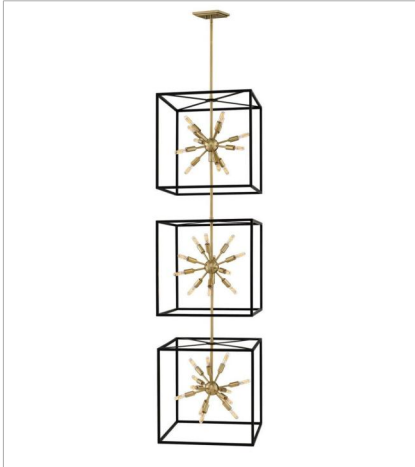

AROS

lisa mcDennon
COLLECTION

The striking Aros pendant showcases a provocative mid-century modern starburst cluster in a luxurious Warm Brass or Polished Nickel framed by an articulating, angular cage in prominent Black. For added drama, the sophisticated pendants dazzle with dimension to fill unique spaces or higher ceilings. Aros is part of the Lisa McDennon Collection.

46316BLK
LARGE OPEN FRAME TWO TIER
20" W, 51.5" H
Socketed
24-5w Cand. LED, 40w Equiv.

46316BLK-PN
LARGE OPEN FRAME PENDANT
20" W, 51.5" H
Socketed
24-5w Cand. LED, 40w Equiv.

46317BLK
MEDIUM PENDANT
15" W, 16" H
Socketed
9-5w Cand. LED, 60w Equiv.

46317BLK-PN
MEDIUM PENDANT
15" W, 16" H
Socketed
9-5w Cand. LED, 60w Equiv.

HINKLEY

HINKLEY
33000 Pin Oak Parkway
Avon Lake, OH 44012

PHONE: (440) 653-5500
Toll Free: 1 (800) 446-5539

hinkley.com

AROS

The striking Aros pendant showcases a provocative mid-century modern starburst cluster in a luxurious Warm Brass or Polished Nickel framed by an articulating, angular cage in prominent Black. For added drama, the sophisticated pendants dazzle with dimension to fill unique spaces or higher ceilings. Aros is part of the Lisa McDennon Collection.

FINISH: Black with Warm Brass accents,
Black with Polished Nickel accents

46318BLK
EXTRA LARGE OPEN FRAME THREE...
20" W, 82.8" H
Socketed
36-5w Cand. LED, 25w Equiv.

46318BLK-PN
DOUBLE EXTRA LARGE OPEN FRA...
20" W, 82.8" H
Socketed
36-5w Cand. LED, 25w Equiv.