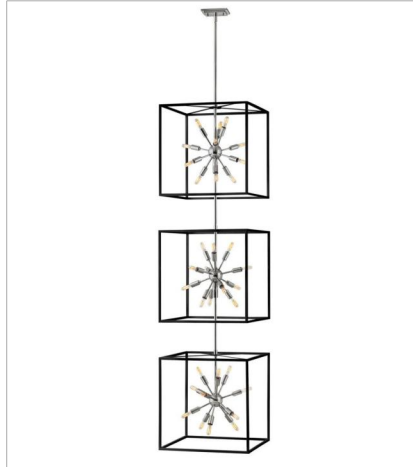

AROS

lisa mcDennon
COLLECTION

The striking Aros pendant showcases a provocative mid-century modern starburst cluster in a luxurious Warm Brass or Polished Nickel framed by an articulating, angular cage in prominent Black. For added drama, the sophisticated pendants dazzle with dimension to fill unique spaces or higher ceilings. Aros is part of the Lisa McDennon Collection.

46316BLK
LARGE OPEN FRAME TWO TIER
20" W, 51.5" H
Socketed
24-5w Cand. LED, 40w Equiv.

46316BLK-PN
LARGE OPEN FRAME PENDANT
20" W, 51.5" H
Socketed
24-5w Cand. LED, 40w Equiv.

46317BLK
MEDIUM PENDANT
15" W, 16" H
Socketed
9-5w Cand. LED, 60w Equiv.

46317BLK-PN
MEDIUM PENDANT
15" W, 16" H
Socketed
9-5w Cand. LED, 60w Equiv.

HINKLEY

HINKLEY
33000 Pin Oak Parkway
Avon Lake, OH 44012

PHONE: (440) 653-5500
Toll Free: 1 (800) 446-5539

hinkley.com

AROS

The striking Aros pendant showcases a provocative mid-century modern starburst cluster in a luxurious Warm Brass or Polished Nickel framed by an articulating, angular cage in prominent Black. For added drama, the sophisticated pendants dazzle with dimension to fill unique spaces or higher ceilings. Aros is part of the Lisa McDennon Collection.

FINISH: Black with Warm Brass accents,
Black with Polished Nickel accents

46318BLK
EXTRA LARGE OPEN FRAME THREE...
20" W, 82.8" H
Socketed
36-5w Cand. LED, 25w Equiv.

46318BLK-PN
DOUBLE EXTRA LARGE OPEN FRA...
20" W, 82.8" H
Socketed
36-5w Cand. LED, 25w Equiv.