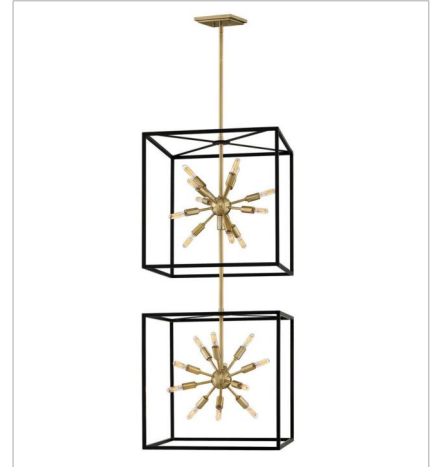

AROS

lisa mcDennon
COLLECTION

The striking Aros pendant showcases a provocative mid-century modern starburst cluster in a luxurious Warm Brass or Polished Nickel framed by an articulating, angular cage in prominent Black. For added drama, the sophisticated pendants dazzle with dimension to fill unique spaces or higher ceilings. Aros is part of the Lisa McDennon Collection.

FINISH: Black with Warm Brass accents,
Black with Polished Nickel accents

46314BLK
MEDIUM OPEN FRAME PENDANT
20" W, 21" H
Socketed
12-5w Cand. LED, 40w Equiv.

46314BLK-PN
LARGE OPEN FRAME PENDANT
20" W, 21" H
Socketed
12-5w Cand. LED, 40w Equiv.

46316BLK
LARGE OPEN FRAME TWO TIER
20" W, 51.5" H
Socketed
24-5w Cand. LED, 40w Equiv.

46316BLK-PN
LARGE OPEN FRAME PENDANT
20" W, 51.5" H
Socketed
24-5w Cand. LED, 40w Equiv.

46317BLK
MEDIUM PENDANT
15" W, 16" H
Socketed
9-5w Cand. LED, 60w Equiv.

46317BLK-PN
MEDIUM PENDANT
15" W, 16" H
Socketed
9-5w Cand. LED, 60w Equiv.

HINKLEY

HINKLEY
33000 Pin Oak Parkway
Avon Lake, OH 44012

PHONE: (440) 653-5500
Toll Free: 1 (800) 446-5539

hinkley.com

AROS

The striking Aros pendant showcases a provocative mid-century modern starburst cluster in a luxurious Warm Brass or Polished Nickel framed by an articulating, angular cage in prominent Black. For added drama, the sophisticated pendants dazzle with dimension to fill unique spaces or higher ceilings. Aros is part of the Lisa McDennon Collection.