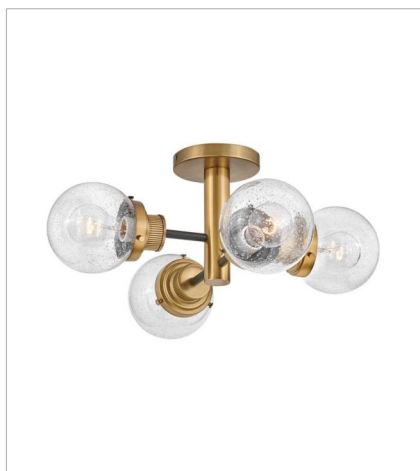

POPPY

Poppy features clear seedy glass spheres that bubble out of refined, ribbed fitters to create a simple, yet sophisticated silhouette. The dual-finish combinations, Black with Brushed Nickel and Black with Heritage Brass, pair perfectly with a clean backplate or canopy and crisp crossbars to anchor this airy design. Poppy showcases mid-century style with a spectacular spin.

FINISH: Black with Heritage Brass accents, Black with Brushed Nickel accents

GLASS: Clear Seedy

40692BK
LARGE TWO LIGHT SCONCE
5.5" W, 28" H
Socketed
2-8w Med. LED, 60w Equiv.

40692BK-BN
LARGE TWO LIGHT SCONCE
5.5" W, 28" H
Socketed
2-8w Med. LED, 60w Equiv.

40698BK
MEDIUM EIGHT LIGHT LINEAR
45" W, 22.3" H
Socketed
8-8w Med. LED, 60w Equiv.

40693BK
MEDIUM SEMI-FLUSH MOUNT
20" W, 9" H
Socketed
4-8w Med. LED, 100w Equiv.

40693BK-BN
MEDIUM SEMI-FLUSH MOUNT
20" W, 9" H
Socketed
4-8w Med. LED, 100w Equiv.