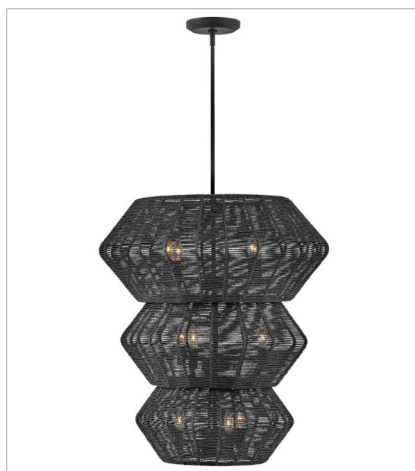

# LUCA

lisa mcdennon  
COLLECTION

Luca's coastal vibe is permeated with a slightly exotic edge. The bold pendant showcases a robust, woven drum shade, and a full finished cluster for plenty of functional light offered in a variety of finish options. Luca is part of the Lisa McDennon Collection.

**FINISH:** Black  
**GLASS:** Clear Seedy  
**SHADE:** Black, Camel

**40386BLK**  
EXTRA LARGE DRUM CHANDELIER  
60" W, 17.5" H  
Socketed

**40386BLK-CML**  
EXTRA LARGE DRUM CHANDELIER  
60" W, 17.5" H  
Socketed  
37994

**40387BLK**  
LARGE CONVERTIBLE PENDANT  
20" W, 21" H  
Socketed  
37778

**40387BLK-CML**  
LARGE CONVERTIBLE PENDANT  
20" W, 21" H  
Socketed  
37778

**40388BLK**  
DOUBLE XL MULTI TIER CHANDE...  
27.8" W, 31.3" H  
Socketed  
37934

**40388BLK-CML**  
DOUBLE XL MULTI TIER CHANDE...  
27.8" W, 31.3" H  
Socketed  
37934