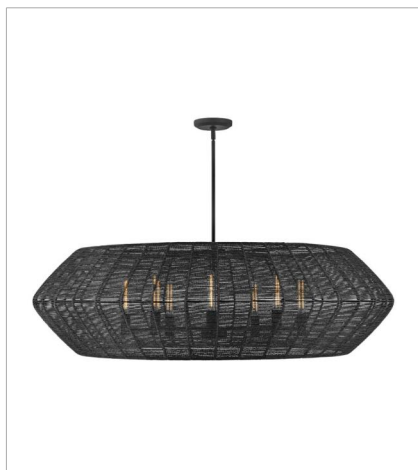

# LUCA

lisa mcdennon  
COLLECTION

Luca's coastal vibe is permeated with a slightly exotic edge. The bold pendant showcases a robust, woven drum shade, and a full finished cluster for plenty of functional light offered in a variety of finish options. Luca is part of the Lisa McDennon Collection.

**FINISH:** Black  
**GLASS:** Clear Seedy  
**SHADE:** Black, Camel

**40386BLK**  
EXTRA LARGE DRUM CHANDELIER  
60" W, 17.5" H  
Socketed

**40386BLK-CML**  
EXTRA LARGE DRUM CHANDELIER  
60" W, 17.5" H  
Socketed  
37994

**40387BLK**  
LARGE CONVERTIBLE PENDANT  
20" W, 21" H  
Socketed  
37778

**40387BLK-CML**  
LARGE CONVERTIBLE PENDANT  
20" W, 21" H  
Socketed  
37778

**40388BLK**  
DOUBLE XL MULTI TIER CHANDE...  
27.8" W, 31.3" H  
Socketed  
37934

**40388BLK-CML**  
DOUBLE XL MULTI TIER CHANDE...  
27.8" W, 31.3" H  
Socketed  
37934