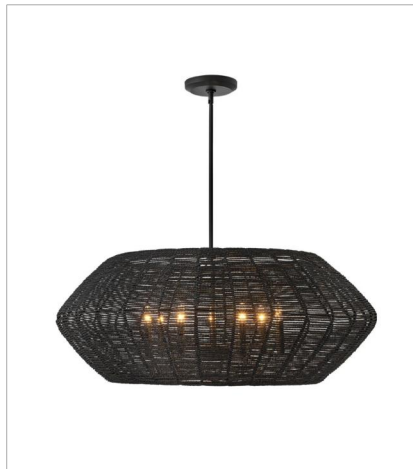

40385BLK
LARGE CONVERTIBLE DRUM CHAN...
38" W, 14.5" H
Socketed
38003