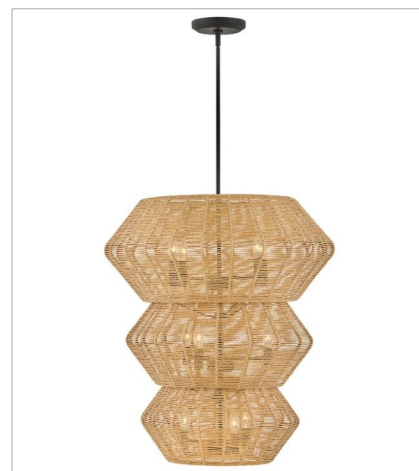

# LUCA

lisa mcdennon  
COLLECTION

Luca's coastal vibe is permeated with a slightly exotic edge. The bold pendant showcases a robust, woven drum shade, and a full finished cluster for plenty of functional light offered in a variety of finish options. Luca is part of the Lisa McDennon Collection.

**FINISH:** Black  
**GLASS:** Clear Seedy  
**SHADE:** Black, Camel

**40386BLK**  
EXTRA LARGE DRUM CHANDELIER  
60" W, 17.5" H  
Socketed

**40386BLK-CML**  
EXTRA LARGE DRUM CHANDELIER  
60" W, 17.5" H  
Socketed  
37994

**40387BLK**  
LARGE CONVERTIBLE PENDANT  
20" W, 21" H  
Socketed  
37778

**40387BLK-CML**  
LARGE CONVERTIBLE PENDANT  
20" W, 21" H  
Socketed  
37778

**40388BLK**  
DOUBLE XL MULTI TIER CHANDE...  
27.8" W, 31.3" H  
Socketed  
37934

**40388BLK-CML**  
DOUBLE XL MULTI TIER CHANDE...  
27.8" W, 31.3" H  
Socketed  
37934