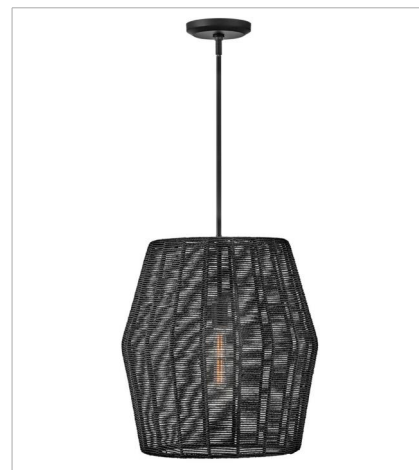

# LUCA

lisa mcdennon  
COLLECTION

Luca's coastal vibe is permeated with a slightly exotic edge. The bold pendant showcases a robust, woven drum shade, and a full finished cluster for plenty of functional light offered in a variety of finish options. Luca is part of the Lisa McDennon Collection.

**FINISH:** Black  
**GLASS:** Clear Seedy  
**SHADE:** Black, Camel

**40386BLK**  
EXTRA LARGE DRUM CHANDELIER  
60" W, 17.5" H  
Socketed

**40386BLK-CML**  
EXTRA LARGE DRUM CHANDELIER  
60" W, 17.5" H  
Socketed  
37994

**40387BLK**  
LARGE CONVERTIBLE PENDANT  
20" W, 21" H  
Socketed  
37778

**40387BLK-CML**  
LARGE CONVERTIBLE PENDANT  
20" W, 21" H  
Socketed  
37778

**40388BLK**  
DOUBLE XL MULTI TIER CHANDE...  
27.8" W, 31.3" H  
Socketed  
37934

**40388BLK-CML**  
DOUBLE XL MULTI TIER CHANDE...  
27.8" W, 31.3" H  
Socketed  
37934