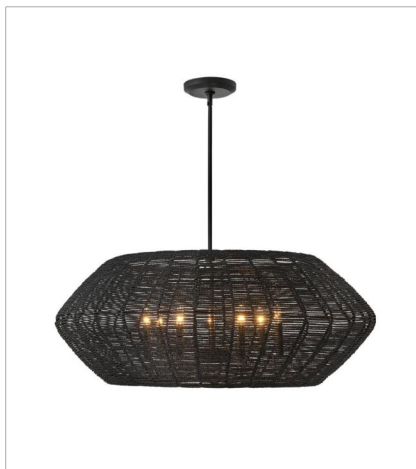

40385BLK
LARGE CONVERTIBLE DRUM CHAN...
38" W, 14.5" H
Socketed
7-5w Cand. LED, 60w Equiv.