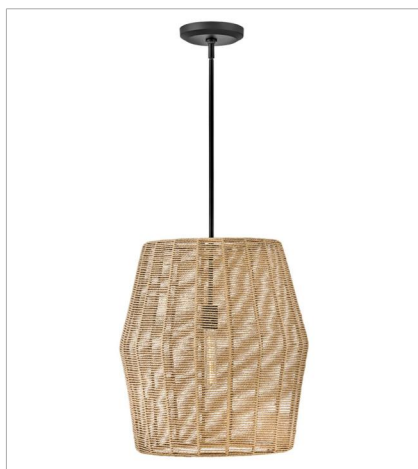

# LUCA

lisa mcDennon  
COLLECTION

Luca's coastal vibe is permeated with a slightly exotic edge. The bold pendant showcases a robust, woven drum shade, and a full finished cluster for plenty of functional light offered in a variety of finish options. Luca is part of the Lisa McDenon Collection.

**FINISH:** Black  
**GLASS:** Clear Seedy  
**SHADE:** Black, Camel

**40386BLK**  
EXTRA LARGE DRUM CHANDELIER  
60" W, 17.5" H  
Socketed  
8-14w Med., 100w Equiv.

**40386BLK-CML**  
EXTRA LARGE DRUM CHANDELIER  
60" W, 17.5" H  
Socketed  
8-14w Med. LED, 100w Equiv.

**40387BLK**  
LARGE CONVERTIBLE PENDANT  
20" W, 21" H  
Socketed  
1-14w Med. LED, 100w Equiv.

**40387BLK-CML**  
LARGE CONVERTIBLE PENDANT  
20" W, 21" H  
Socketed  
1-14w Med. LED, 100w Equiv.

**40388BLK**  
DOUBLE XL MULTI TIER CHANDE...  
27.8" W, 31.3" H  
Socketed  
10-5w Cand. LED, 60w Equiv.

**40388BLK-CML**  
DOUBLE XL MULTI TIER CHANDE...  
27.8" W, 31.3" H  
Socketed  
10-5w Cand. LED, 60w Equiv.