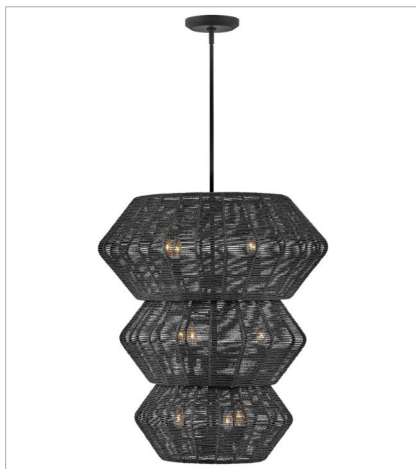

# LUCA

lisa mcDennon  
COLLECTION

Luca's coastal vibe is permeated with a slightly exotic edge. The bold pendant showcases a robust, woven drum shade, and a full finished cluster for plenty of functional light offered in a variety of finish options. Luca is part of the Lisa McDenon Collection.

**FINISH:** Black  
**GLASS:** Clear Seedy  
**SHADE:** Black, Camel

**40386BLK**  
EXTRA LARGE DRUM CHANDELIER  
60" W, 17.5" H  
Socketed

**40386BLK-CML**  
EXTRA LARGE DRUM CHANDELIER  
60" W, 17.5" H  
Socketed  
8-14w Med. LED, 100w Equiv.

**40387BLK**  
LARGE CONVERTIBLE PENDANT  
20" W, 21" H  
Socketed  
1-14w Med. LED, 100w Equiv.

**40387BLK-CML**  
LARGE CONVERTIBLE PENDANT  
20" W, 21" H  
Socketed  
1-14w Med. LED, 100w Equiv.

**40388BLK**  
DOUBLE XL MULTI TIER CHANDE...  
27.8" W, 31.3" H  
Socketed  
10-5w Cand. LED, 60w Equiv.

**40388BLK-CML**  
DOUBLE XL MULTI TIER CHANDE...  
27.8" W, 31.3" H  
Socketed  
10-5w Cand. LED, 60w Equiv.