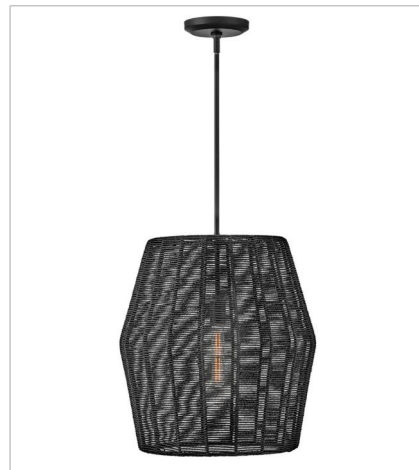

# LUCA

lisa mcDennon  
COLLECTION

Luca's coastal vibe is permeated with a slightly exotic edge. The bold pendant showcases a robust, woven drum shade, and a full finished cluster for plenty of functional light offered in a variety of finish options. Luca is part of the Lisa McDenon Collection.

**FINISH:** Black  
**GLASS:** Clear Seedy  
**SHADE:** Black, Camel

**40386BLK**  
EXTRA LARGE DRUM CHANDELIER  
60" W, 17.5" H  
Socketed

**40386BLK-CML**  
EXTRA LARGE DRUM CHANDELIER  
60" W, 17.5" H  
Socketed  
8-14w Med. LED, 100w Equiv.

**40387BLK**  
LARGE CONVERTIBLE PENDANT  
20" W, 21" H  
Socketed  
1-14w Med. LED, 100w Equiv.

**40387BLK-CML**  
LARGE CONVERTIBLE PENDANT  
20" W, 21" H  
Socketed  
1-14w Med. LED, 100w Equiv.

**40388BLK**  
DOUBLE XL MULTI TIER CHANDE...  
27.8" W, 31.3" H  
Socketed  
10-5w Cand. LED, 60w Equiv.

**40388BLK-CML**  
DOUBLE XL MULTI TIER CHANDE...  
27.8" W, 31.3" H  
Socketed  
10-5w Cand. LED, 60w Equiv.