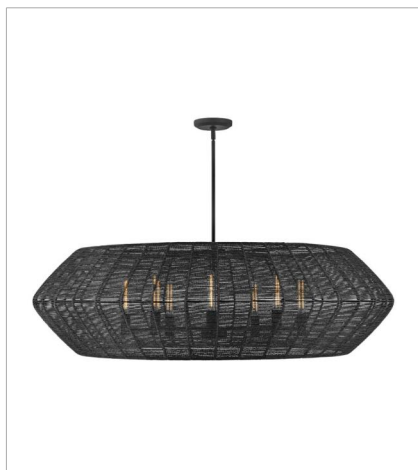

# LUCA

lisa mcDennon  
COLLECTION

Luca's coastal vibe is permeated with a slightly exotic edge. The bold pendant showcases a robust, woven drum shade, and a full finished cluster for plenty of functional light offered in a variety of finish options. Luca is part of the Lisa McDenon Collection.

**FINISH:** Black  
**GLASS:** Clear Seedy  
**SHADE:** Black, Camel

**40386BLK**  
EXTRA LARGE DRUM CHANDELIER  
60" W, 17.5" H  
Socketed  
8-14w Med., 100w Equiv.

**40386BLK-CML**  
EXTRA LARGE DRUM CHANDELIER  
60" W, 17.5" H  
Socketed  
8-14w Med. LED, 100w Equiv.

**40387BLK**  
LARGE CONVERTIBLE PENDANT  
20" W, 21" H  
Socketed  
1-14w Med. LED, 100w Equiv.

**40387BLK-CML**  
LARGE CONVERTIBLE PENDANT  
20" W, 21" H  
Socketed  
1-14w Med. LED, 100w Equiv.

**40388BLK**  
DOUBLE XL MULTI TIER CHANDE...  
27.8" W, 31.3" H  
Socketed  
10-5w Cand. LED, 60w Equiv.

**40388BLK-CML**  
DOUBLE XL MULTI TIER CHANDE...  
27.8" W, 31.3" H  
Socketed  
10-5w Cand. LED, 60w Equiv.