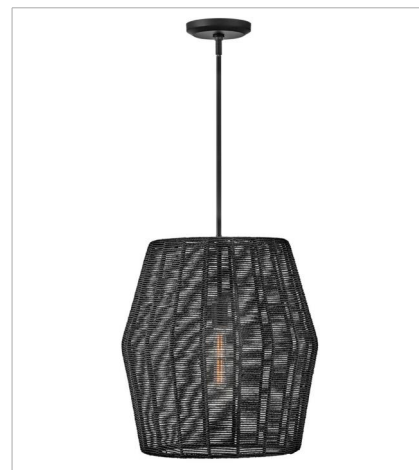

# LUCA

lisa mcDennon  
COLLECTION

Luca's coastal vibe is permeated with a slightly exotic edge. The bold pendant showcases a robust, woven drum shade, and a full finished cluster for plenty of functional light offered in a variety of finish options. Luca is part of the Lisa McDenon Collection.

**FINISH:** Black  
**GLASS:** Clear Seedy  
**SHADE:** Black, Camel

**40386BLK**  
EXTRA LARGE DRUM CHANDELIER  
60" W, 17.5" H  
Socketed  
8-14w Med., 100w Equiv.

**40386BLK-CML**  
EXTRA LARGE DRUM CHANDELIER  
60" W, 17.5" H  
Socketed  
8-14w Med. LED, 100w Equiv.

**40387BLK**  
LARGE CONVERTIBLE PENDANT  
20" W, 21" H  
Socketed  
1-14w Med. LED, 100w Equiv.

**40387BLK-CML**  
LARGE CONVERTIBLE PENDANT  
20" W, 21" H  
Socketed  
1-14w Med. LED, 100w Equiv.

**40388BLK**  
DOUBLE XL MULTI TIER CHANDE...  
27.8" W, 31.3" H  
Socketed  
10-5w Cand. LED, 60w Equiv.

**40388BLK-CML**  
DOUBLE XL MULTI TIER CHANDE...  
27.8" W, 31.3" H  
Socketed  
10-5w Cand. LED, 60w Equiv.