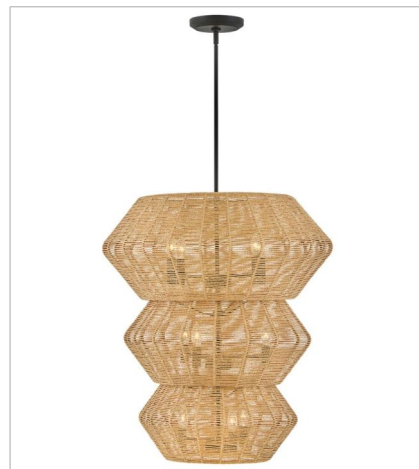

# LUCA

lisa mcDennon  
COLLECTION

Luca's coastal vibe is permeated with a slightly exotic edge. The bold pendant showcases a robust, woven drum shade, and a full finished cluster for plenty of functional light offered in a variety of finish options. Luca is part of the Lisa McDenon Collection.

**FINISH:** Black  
**GLASS:** Clear Seedy  
**SHADE:** Black, Camel

**40386BLK**  
EXTRA LARGE DRUM CHANDELIER  
60" W, 17.5" H  
Socketed

**40386BLK-CML**  
EXTRA LARGE DRUM CHANDELIER  
60" W, 17.5" H  
Socketed  
8-14w Med. LED, 100w Equiv.

**40387BLK**  
LARGE CONVERTIBLE PENDANT  
20" W, 21" H  
Socketed  
1-14w Med. LED, 100w Equiv.

**40387BLK-CML**  
LARGE CONVERTIBLE PENDANT  
20" W, 21" H  
Socketed  
1-14w Med. LED, 100w Equiv.

**40388BLK**  
DOUBLE XL MULTI TIER CHANDE...  
27.8" W, 31.3" H  
Socketed  
10-5w Cand. LED, 60w Equiv.

**40388BLK-CML**  
DOUBLE XL MULTI TIER CHANDE...  
27.8" W, 31.3" H  
Socketed  
10-5w Cand. LED, 60w Equiv.