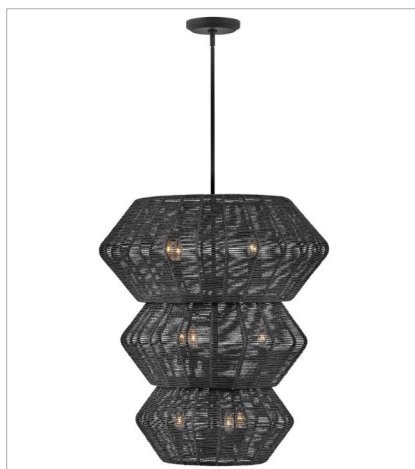

# LUCA

lisa mcDennon  
COLLECTION

Luca's coastal vibe is permeated with a slightly exotic edge. The bold pendant showcases a robust, woven drum shade, and a full finished cluster for plenty of functional light offered in a variety of finish options. Luca is part of the Lisa McDenon Collection.

**FINISH:** Black  
**GLASS:** Clear Seedy  
**SHADE:** Black, Camel

**40386BLK**  
EXTRA LARGE DRUM CHANDELIER  
60" W, 17.5" H  
Socketed  
8-14w Med., 100w Equiv.

**40386BLK-CML**  
EXTRA LARGE DRUM CHANDELIER  
60" W, 17.5" H  
Socketed  
8-14w Med. LED, 100w Equiv.

**40387BLK**  
LARGE CONVERTIBLE PENDANT  
20" W, 21" H  
Socketed  
1-14w Med. LED, 100w Equiv.

**40387BLK-CML**  
LARGE CONVERTIBLE PENDANT  
20" W, 21" H  
Socketed  
1-14w Med. LED, 100w Equiv.

**40388BLK**  
DOUBLE XL MULTI TIER CHANDE...  
27.8" W, 31.3" H  
Socketed  
10-5w Cand. LED, 60w Equiv.

**40388BLK-CML**  
DOUBLE XL MULTI TIER CHANDE...  
27.8" W, 31.3" H  
Socketed  
10-5w Cand. LED, 60w Equiv.