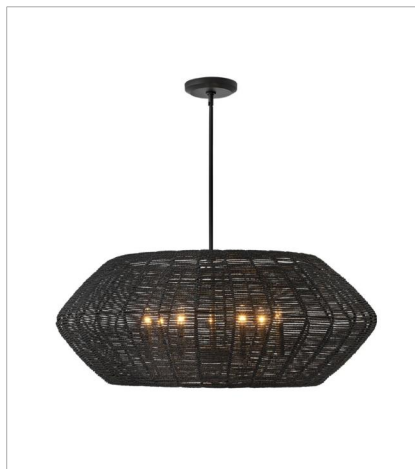

40385BLK
LARGE CONVERTIBLE DRUM CHAN...
38" W, 14.5" H
Socketed
7-5w Cand. LED, 60w Equiv.