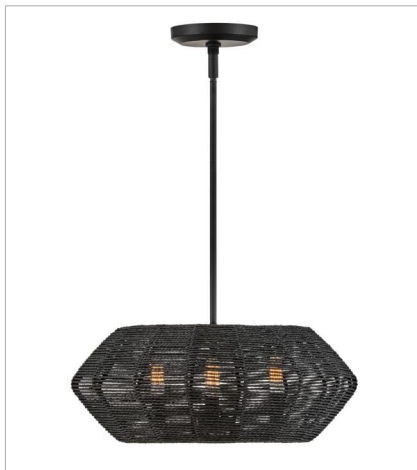

# LUCA

lisa mcDennon  
COLLECTION

Luca's coastal vibe is permeated with a slightly exotic edge. The bold pendant showcases a robust, woven drum shade, and a full finished cluster for plenty of functional light offered in a variety of finish options. Luca is part of the Lisa McDenon Collection.

**FINISH:** Black  
**GLASS:** Clear Seedy  
**SHADE:** Black, Camel

**40386BLK**  
EXTRA LARGE DRUM CHANDELIER  
60" W, 17.5" H  
Socketed  
8-14w Med., 100w Equiv.

**40386BLK-CML**  
EXTRA LARGE DRUM CHANDELIER  
60" W, 17.5" H  
Socketed  
8-14w Med. LED, 100w Equiv.

**40388BLK-CML**  
DOUBLE XL MULTI TIER CHANDE...  
27.8" W, 31.3" H  
Socketed  
10-5w Cand. LED, 60w Equiv.

**FINISH:** Black  
**GLASS:** Clear Seedy  
**SHADE:** Black, Camel

**40383BLK**  
SMALL CONVERTIBLE DRUM CHAN...  
21.3" W, 8.5" H  
Socketed  
3-5w Cand. LED, 60w Equiv.

**40383BLK-CML**  
SMALL CONVERTIBLE DRUM  
21.3" W, 8.5" H  
Socketed  
3-5w Cand. LED, 60w Equiv.