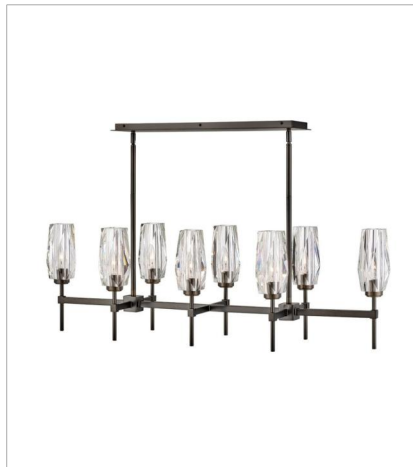

ANA

Ana embodies modern elegance. Faceted heavy cut crystal shades gleam against a Black Oxide or Heritage Brass finish. Like a piece of statement-making jewelry, Ana is the signature finishing touch in any setting.

FINISH: Black Oxide
GLASS: Faceted Clear Crystal

38250BX
SINGLE LIGHT SCONCE
5.3" W, 25" H
LED Lamp
1-5w Cand. LED, 60w Equiv.

52482BX
TWO LIGHT VANITY
13.8" W, 10.3" H
LED Lamp
2-5w Cand. LED, 60w Equiv.

52483BX
THREE LIGHT VANITY
23.5" W, 10.3" H
LED Lamp
3-5w Cand. LED, 60w Equiv.

38255BX
MEDIUM SINGLE TIER
30" W, 22.8" H
LED Lamp
6-5w Cand. LED, 60w Equiv.

38256BX
EIGHT LIGHT LINEAR
46" W, 14" H
LED Lamp
8-5w Cand. LED, 60w Equiv.

FINISH: Black Oxide
GLASS: Faceted Clear Crystal

38258BX
LARGE SINGLE TIER
36" W, 24.8" H
LED Lamp
8-5w Cand. LED, 60w Equiv.