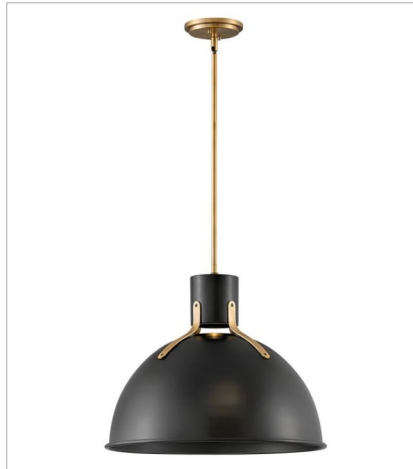

ARGO

Argo is brilliantly basic in design but has all the right details to make it shine. The smooth lines of its dome have a vintage, industrial feel, but modern updates make Argo contemporary. Heavy straps and decorative screws secure the dome to the cap in this clean and stylish profile.

FINISH: Satin Black with Lacquered Brass accents

3480SK
MEDIUM SWING ARM SINGLE LIG...
7" W, 10.3" H
Socketed
1-12w Med. LED, 100w Equiv.

3483SK
MEDIUM PENDANT
20" W, 17" H
Socketed
1-6.50w GU10 LED *Included

3487SK
SMALL PENDANT
14" W, 12.3" H
Socketed
1-6.50w GU10 LED *Included

3481SK
SMALL FLUSH MOUNT
13" W, 10" H
Socketed
1-12w Med. LED, 100w Equiv.

HINKLEY

HINKLEY
33000 Pin Oak Parkway
Avon Lake, OH 44012