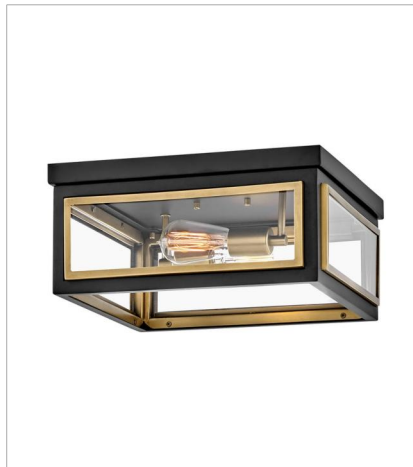

HANGING

Traditional in style and unique in character, Shaw is a showstopper for indoor and outdoor spaces. Distinguished by its dramatic frame and enchanting design elements, Shaw's robust, clear glass panels, rich two-tone finish, and captivating details unite to deliver dashing heritage charm.

FINISH: Black with Heritage Brass accents, Black with Burnished Bronze accents

GLASS: Clear

32980BK
LARGE TWO LIGHT SCONCE
5" W, 22" H
Socketed
2-10w Med. LED

32984BK
MEDIUM PENDANT
15.5" W, 31.5" H
Socketed
4-5w Cand. LED, 60w Equiv.

32987BK
SMALL PENDANT
10" W, 22.8" H
Socketed
1-14w Med. LED, 100w Equiv.

32988BK
MEDIUM MULTI TIER PENDANT
15.5" W, 41.3" H
Socketed
8-5w Cand. LED, 60w Equiv.

32981BK
MEDIUM FLUSH MOUNT
14" W, 6.5" H
Socketed
2-10w Med. LED

FINISH: Black with Heritage Brass accents, Black with Burnished Bronze accents

GLASS: Clear

12984BK
LARGE WALL SCONCE
6.8" W, 24" H
Socketed
2-8w Med. LED, 60w Equiv.

12985BK-LL
LARGE WALL SCONCE
12" W, 25" H
Socketed
2-4w Med. LED *Included