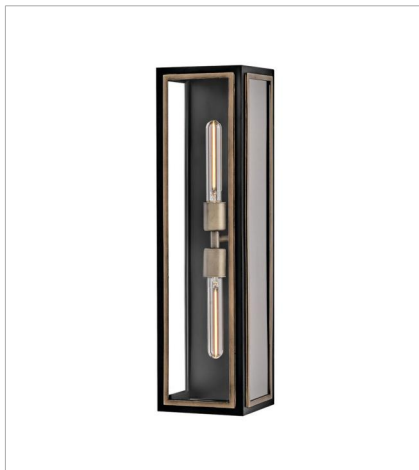

HANGING

Traditional in style and unique in character, Shaw is a showstopper for indoor and outdoor spaces. Distinguished by its dramatic frame and enchanting design elements, Shaw's robust, clear glass panels, rich two-tone finish, and captivating details unite to deliver dashing heritage charm.

FINISH: Black with Heritage Brass accents, Black with Burnished Bronze accents

GLASS: Clear

12984BK
LARGE WALL SCONCE
6.8" W, 24" H
Socketed
2-8w Med. LED, 60w Equiv.