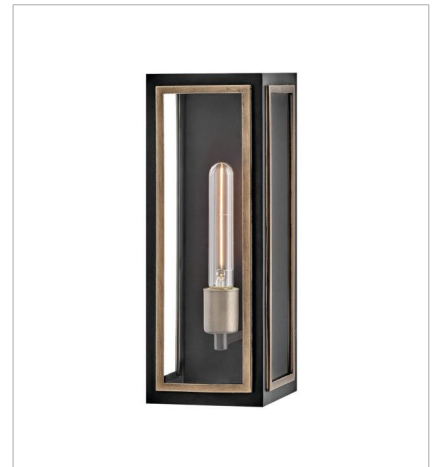

HANGING

Traditional in style and unique in character, Shaw is a showstopper for indoor and outdoor spaces. Distinguished by its dramatic frame and enchanting design elements, Shaw's robust, clear glass panels, rich two-tone finish, and captivating details unite to deliver dashing heritage charm.

FINISH: Black with Heritage Brass accents, Black with Burnished Bronze accents

GLASS: Clear

32980BK
LARGE TWO LIGHT SCONCE
5" W, 22" H
Socketed
2-10w Med. LED

32984BK
MEDIUM PENDANT
15.5" W, 31.5" H
Socketed
4-5w Cand. LED, 60w Equiv.

32987BK
SMALL PENDANT
10" W, 22.8" H
Socketed
1-14w Med. LED, 100w Equiv.

32988BK
MEDIUM MULTI TIER PENDANT
15.5" W, 41.3" H
Socketed
8-5w Cand. LED, 60w Equiv.

32981BK
MEDIUM FLUSH MOUNT
14" W, 6.5" H
Socketed
2-10w Med. LED

12980BK
MEDIUM WALL SCONCE
6" W, 15" H
Socketed
1-8w Med. LED, 60w Equiv.

HINKLEY

HINKLEY
33000 Pin Oak Parkway
Avon Lake, OH 44012

PHONE: (440) 653-5500
Toll Free: 1 (800) 446-5539

hinkley.com

HANGING

Traditional in style and unique in character, Shaw is a showstopper for indoor and outdoor spaces. Distinguished by its dramatic frame and enchanting design elements, Shaw's robust, clear glass panels, rich two-tone finish, and captivating details unite to deliver dashing heritage charm.