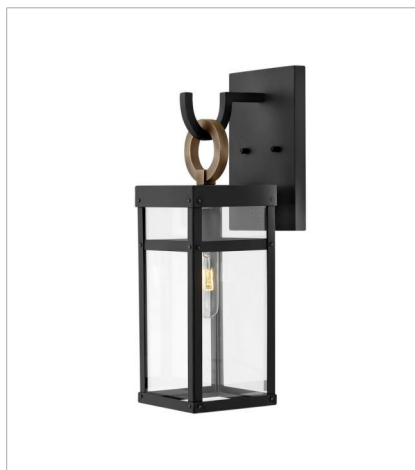

PORTER

A fusion of chic styles makes Porter a design standout. Merging Modern Farmhouse, Industrial and Arts and Crafts elements, the fine rivet details and a sturdy hanger loop create a stunning and distinctive statement.

FINISH: Black with Burnished Bronze accents
GLASS: Clear

2808BK-LL
GRANDE HANGING LANTERN
12" W, 31.3" H
Socketed
4-2w Med. LED *Included

2800BK-LL
SMALL WALL MOUNT LANTERN
6" W, 18.5" H
Socketed
1-2w Med. LED *Included

2804BK-LL
MEDIUM WALL MOUNT LANTERN
6.5" W, 22" H
Socketed
1-2w Med. LED *Included

2805BK-LL
LARGE WALL MOUNT LANTERN
7.5" W, 25" H
Socketed
1-4w Med. LED *Included

2806BK-LL
EXTRA SMALL WALL MOUNT LANTERN
5.5" W, 13" H
Socketed
1-2w Med. LED *Included