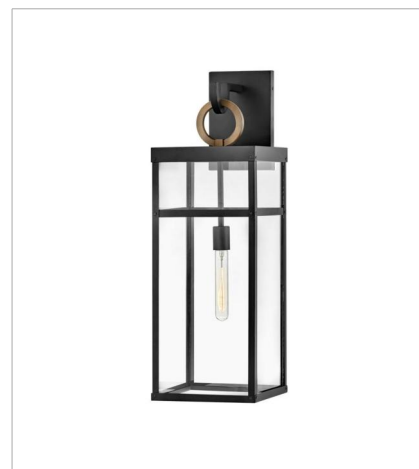

PORTER

A fusion of chic styles makes Porter a design standout. Merging Modern Farmhouse, Industrial and Arts and Crafts elements, the fine rivet details and a sturdy hanger loop create a stunning and distinctive statement.

FINISH: Black with Burnished Bronze accents
GLASS: Clear

2808BK-LL
GRANDE HANGING LANTERN
12" W, 31.3" H
Socketed
4-2w Med. LED *Included

2800BK-LL
SMALL WALL MOUNT LANTERN
6" W, 18.5" H
Socketed
1-2w Med. LED *Included

2804BK-LL
MEDIUM WALL MOUNT LANTERN
6.5" W, 22" H
Socketed
1-2w Med. LED *Included

2805BK-LL
LARGE WALL MOUNT LANTERN
7.5" W, 25" H
Socketed
1-4w Med. LED *Included

2806BK-LL
EXTRA SMALL WALL MOUNT LANTERN
5.5" W, 13" H
Socketed
1-2w Med. LED *Included