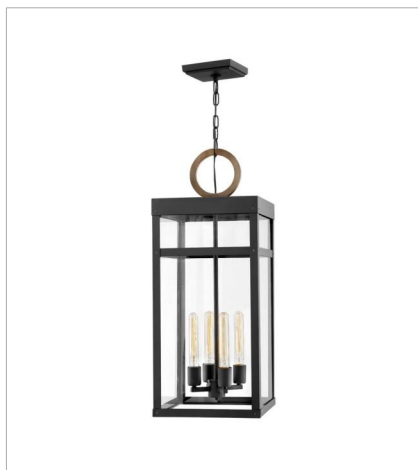

PORTER

A fusion of chic styles makes Porter a design standout. Merging Modern Farmhouse, Industrial and Arts and Crafts elements, the fine rivet details and a sturdy hanger loop create a stunning and distinctive statement.

FINISH: Black with Burnished Bronze accents
GLASS: Clear

2808BK-LL
GRANDE HANGING LANTERN
12" W, 31.3" H
Socketed
4-2w Med. LED *Included

2800BK-LL
SMALL WALL MOUNT LANTERN
6" W, 18.5" H
Socketed
1-2w Med. LED *Included

2804BK-LL
MEDIUM WALL MOUNT LANTERN
6.5" W, 22" H
Socketed
1-2w Med. LED *Included

2805BK-LL
LARGE WALL MOUNT LANTERN
7.5" W, 25" H
Socketed
1-4w Med. LED *Included

2806BK-LL
EXTRA SMALL WALL MOUNT LANTERN
5.5" W, 13" H
Socketed
1-2w Med. LED *Included