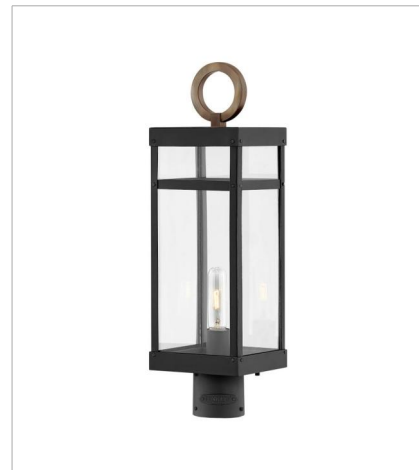

PORTER

A fusion of chic styles makes Porter a design standout. Merging Modern Farmhouse, Industrial and Arts and Crafts elements, the fine rivet details and a sturdy hanger loop create a stunning and distinctive statement.

FINISH: Black with Burnished Bronze accents
GLASS: Clear

2808BK-LL
GRANDE HANGING LANTERN
12" W, 31.3" H
Socketed
4-2w Med. LED *Included

2800BK-LL
SMALL WALL MOUNT LANTERN
6" W, 18.5" H
Socketed
1-2w Med. LED *Included

FINISH: Black with Burnished Bronze accents

GLASS: Clear

2809BK-LL
GRANDE WALL MOUNT LANTERN
12" W, 35.3" H
Socketed
4-2w Med. LED *Included

2802BK-LL
MEDIUM HANGING LANTERN
7.5" W, 19" H
Socketed
1-2w Med. LED *Included