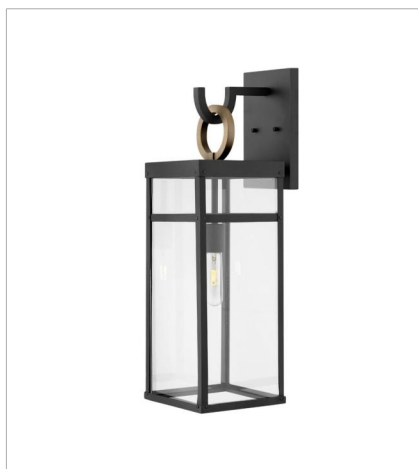

PORTER

A fusion of chic styles makes Porter a design standout. Merging Modern Farmhouse, Industrial and Arts and Crafts elements, the fine rivet details and a sturdy hanger loop create a stunning and distinctive statement.

FINISH: Black with Burnished Bronze accents
GLASS: Clear

2808BK-LL
GRANDE HANGING LANTERN
12" W, 31.3" H
Socketed
4-2w Med. LED *Included

2800BK-LL
SMALL WALL MOUNT LANTERN
6" W, 18.5" H
Socketed
1-2w Med. LED *Included

2804BK-LL
MEDIUM WALL MOUNT LANTERN
6.5" W, 22" H
Socketed
1-2w Med. LED *Included

2805BK-LL
LARGE WALL MOUNT LANTERN
7.5" W, 25" H
Socketed
1-4w Med. LED *Included

2806BK-LL
EXTRA SMALL WALL MOUNT LANTERN
5.5" W, 13" H
Socketed
1-2w Med. LED *Included