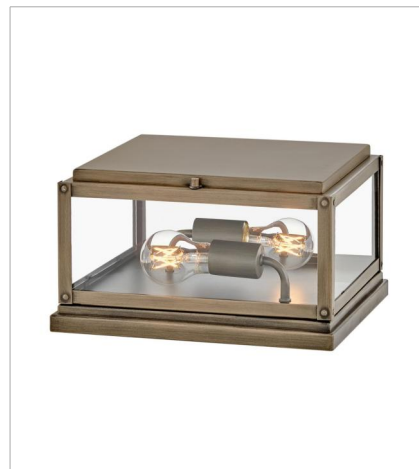

MAX

Simple, clean-cut, yet captivating, Max is an instant classic, perfect for a myriad of outdoor spaces. Max's simple construction and hand-welded aluminum frame embodies the modern inspiration behind the design. Surrounded by clear glass panels, it yields architectural simplicity for the touch of contemporary we crave.

FINISH: Burnished Bronze
GLASS: Clear, Clear and Etched White (optional)

2590BU
SMALL WALL MOUNT LANTERN
6" W, 13.3" H
Socketed
1-12w Med. LED, 100W Equiv.

2594BU
MEDIUM WALL MOUNT LANTERN
6" W, 18.5" H
Socketed
1-12w Med. LED, 100W Equiv.

2595BU
LARGE WALL MOUNT LANTERN
7" W, 25" H
Socketed
1-12w Med. LED, 100W Equiv.

28857BU
MEDIUM PIER MOUNT LANTERN
7.3" W, 17" H
Socketed
1-8w Med. LED, 60w Equiv.

28857BU-LV
MEDIUM PIER MOUNT LANTERN
7.3" W, 17" H
Socketed
1-8w Med. LED *Included

Simple, clean-cut, yet captivating, Max is an instant classic, perfect for a myriad of outdoor spaces. Max's simple construction and hand-welded aluminum frame embodies the modern inspiration behind the design. Surrounded by clear glass panels, it yields architectural simplicity for the touch of contemporary we crave.