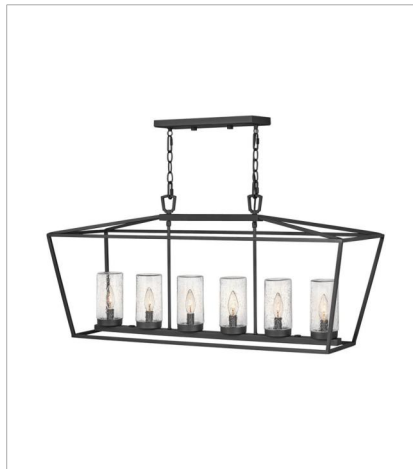

# ALFORD PLACE

The clean and classic design of Alford Place is the epitome of timeless elegance. The precision die-cast frame and top loop paired with a sealed glass roof provide excellent illumination from all sides. Part of the Estate Series, Alford Place is designed to meet the needs of expansive properties, offering a breadth of fixtures defined by coordinating composition, enduring architecture, and time-honored craftsmanship.

**FINISH:** Museum Black  
**GLASS:** Clear, Clear Seedy

**2562MB**  
LARGE HANGING LANTERN  
12" W, 19.5" H  
Socketed  
3-5w Cand. LED, 60w Equiv.

**2567MB**  
LARGE SINGLE TIER  
17" W, 24.5" H  
Socketed  
4-5w Cand. LED, 60w Equiv.

**2567MB-LV**  
LARGE SINGLE TIER 12V  
17" W, 24.5" H  
Socketed

**2569MB**  
MEDIUM SIX LIGHT LINEAR  
40" W, 18.8" H  
Socketed  
6-5w Cand. LED, 60w Equiv.

**2569MB-LV**  
MEDIUM SIX LIGHT LINEAR 12V  
40" W, 18.8" H  
Socketed

**2560MB**  
SMALL WALL MOUNT LANTERN  
8" W, 14" H  
Socketed  
2-5w Cand. LED, 60w Equiv.