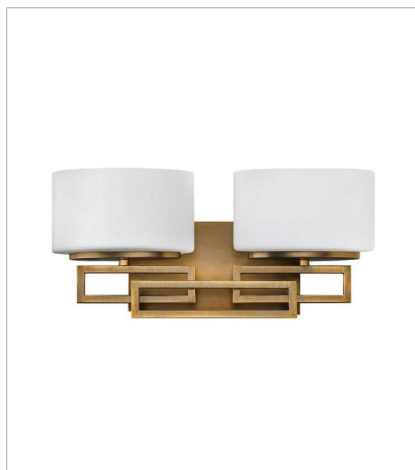

# LANZA

Lanza features contemporary styling with geometric patterns that are emphasized in Antique Nickel, Brushed Bronze and Buckeye Bronze finishes. The elongated oval, etched opal glass reinforces its sleek design.

**FINISH:** Brushed Bronze  
**GLASS:** Etched Opal

**5100BR**  
SINGLE LIGHT VANITY  
7.3" W, 12" H  
Socket  
1-60w G-9 \*Included or 1-5w G-9, 60w Equiv.

**5102BR**  
TWO LIGHT VANITY  
16.3" W, 6.8" H  
Socket  
2-60w G-9 \*Included or 2-5w G-9, 60w Equiv.

**5103BR**  
THREE LIGHT VANITY  
25" W, 6.8" H  
Socket  
3-60w G-9 \*Included or 3-5w G-9, 60w Equiv.

**5104BR**  
FOUR LIGHT VANITY  
34" W, 6.8" H  
Socket  
4-60w G-9 \*Included or 4-5w G-9, 60w Equiv.

**5105BR**  
FIVE LIGHT VANITY  
43" W, 6.8" H  
Socket  
5-60w G-9 \*Included or 5-5w G-9, 60w Equiv.