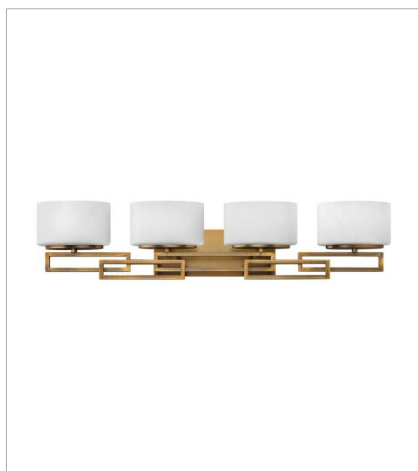

5104BR
FOUR LIGHT VANITY
34" W, 6.8" H
Socket
4-60w G-9 *Included or 4-5w G-9, 60w Equiv.