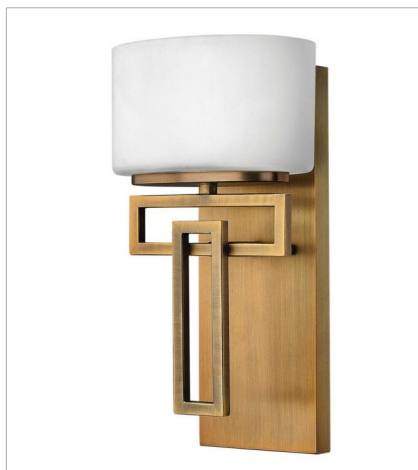

# LANZA

Lanza features contemporary styling with geometric patterns that are emphasized in Antique Nickel, Brushed Bronze and Buckeye Bronze finishes. The elongated oval, etched opal glass reinforces its sleek design.

**FINISH:** Brushed Bronze  
**GLASS:** Etched Opal

**5100BR**  
SINGLE LIGHT VANITY  
7.3" W, 12" H  
Socket  
1-60w G-9 \*Included or 1-5w G-9, 60w Equiv.

**5102BR**  
TWO LIGHT VANITY  
16.3" W, 6.8" H  
Socket  
2-60w G-9 \*Included or 2-5w G-9, 60w Equiv.

**5103BR**  
THREE LIGHT VANITY  
25" W, 6.8" H  
Socket  
3-60w G-9 \*Included or 3-5w G-9, 60w Equiv.

**5104BR**  
FOUR LIGHT VANITY  
34" W, 6.8" H  
Socket  
4-60w G-9 \*Included or 4-5w G-9, 60w Equiv.

**5105BR**  
FIVE LIGHT VANITY  
43" W, 6.8" H  
Socket  
5-60w G-9 \*Included or 5-5w G-9, 60w Equiv.