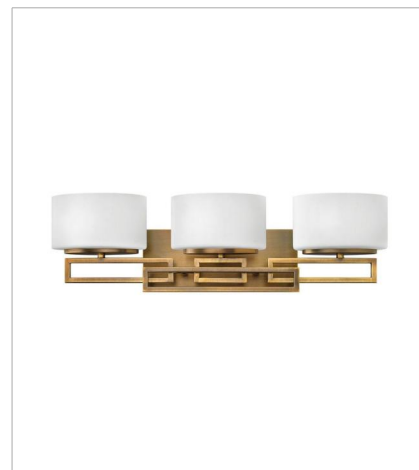

# LANZA

Lanza features contemporary styling with geometric patterns that are emphasized in Antique Nickel, Brushed Bronze and Buckeye Bronze finishes. The elongated oval, etched opal glass reinforces its sleek design.

**FINISH:** Brushed Bronze  
**GLASS:** Etched Opal

**5100BR**  
SINGLE LIGHT VANITY  
7.3" W, 12" H  
Socket  
1-60w G-9 \*Included or 1-5w G-9, 60w Equiv.

**5102BR**  
TWO LIGHT VANITY  
16.3" W, 6.8" H  
Socket  
2-60w G-9 \*Included or 2-5w G-9, 60w Equiv.

**5103BR**  
THREE LIGHT VANITY  
25" W, 6.8" H  
Socket  
3-60w G-9 \*Included or 3-5w G-9, 60w Equiv.

**5104BR**  
FOUR LIGHT VANITY  
34" W, 6.8" H  
Socket  
4-60w G-9 \*Included or 4-5w G-9, 60w Equiv.

**5105BR**  
FIVE LIGHT VANITY  
43" W, 6.8" H  
Socket  
5-60w G-9 \*Included or 5-5w G-9, 60w Equiv.