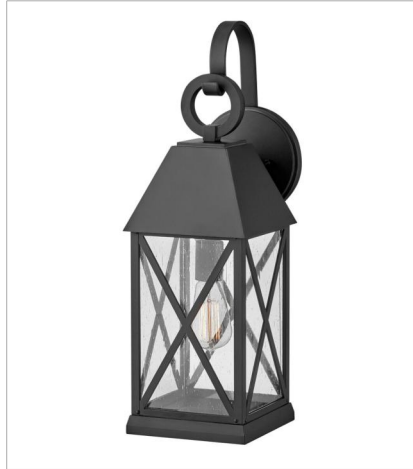

WALL MOUNT

Briar is a cozy cottage, English Tudor-inspired lantern with distinct design elements including beautiful cross bars and a dramatic loop in a deep Museum Black finish for extra impact. This classic and stately fixture is at home in any traditional environment that's craving a hint of European charm.

FINISH: Museum Black
GLASS: Clear Seedy

23300MB
MEDIUM WALL MOUNT LANTERN
6" W, 16" H
Socketed
1-12w Med. LED, 100w Equiv.

23304MB
LARGE WALL MOUNT LANTERN
7" W, 21.8" H
Socketed
1-12w Med. LED, 100w Equiv.

23305MB
LARGE WALL MOUNT LANTERN
8" W, 25.8" H
Socketed
1-12w Med. LED, 100w Equiv.

23302MB
LARGE HANGING LANTERN
8" W, 23" H
Socketed
1-12w Med. LED, 100w Equiv.

23301MB
LARGE POST TOP OR PIER MOUN...
8" W, 25" H
Socketed
1-12w Med. LED, 100w Equiv.