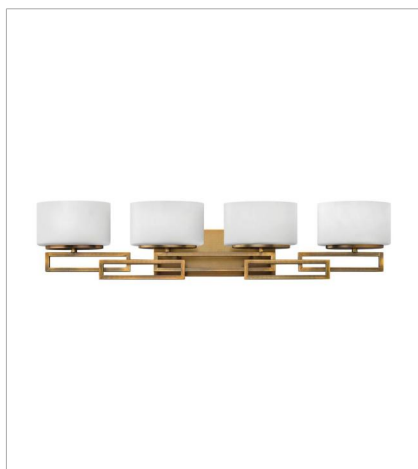

5104BR
FOUR LIGHT VANITY
34" W, 6.8" H
Socketed
4-60w G-9 *Included or 4-5w G9 LED, 60w
Equiv.