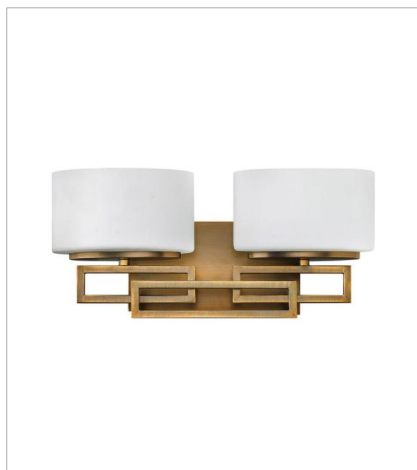

LANZA

Lanza features contemporary styling with geometric patterns that are emphasized in Antique Nickel, Brushed Bronze and Buckeye Bronze finishes. The elongated oval, etched opal glass reinforces its sleek design.

FINISH: Brushed Bronze
GLASS: Etched Opal

5100BR
SINGLE LIGHT VANITY
7.3" W, 12" H
Socketed
1-60w G-9 *Included or 1-5w G9 LED, 60w
Equiv.

5102BR
TWO LIGHT VANITY
16.3" W, 6.8" H
Socketed
2-60w G-9 *Included or 2-5w G9 LED, 60w
Equiv.