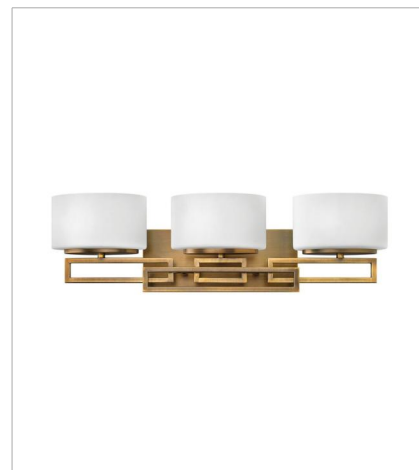

LANZA

Lanza features contemporary styling with geometric patterns that are emphasized in Antique Nickel, Brushed Bronze and Buckeye Bronze finishes. The elongated oval, etched opal glass reinforces its sleek design.

FINISH: Brushed Bronze
GLASS: Etched Opal

5100BR
SINGLE LIGHT VANITY
7.3" W, 12" H
Socketed
1-60w G-9 *Included or 1-5w G9 LED, 60w
Equiv.

5102BR
TWO LIGHT VANITY
16.3" W, 6.8" H
Socketed
2-60w G-9 *Included or 2-5w G9 LED, 60w
Equiv.

5103BR
THREE LIGHT VANITY
25" W, 6.8" H
Socketed
3-60w G-9 *Included or 3-5w G9 LED, 60w
Equiv.

5104BR
FOUR LIGHT VANITY
34" W, 6.8" H
Socketed
4-60w G-9 *Included or 4-5w G9 LED, 60w
Equiv.

5105BR
FIVE LIGHT VANITY
43" W, 6.8" H
Socketed
5-60w G-9 *Included or 5-5w G9 LED, 60w
Equiv.