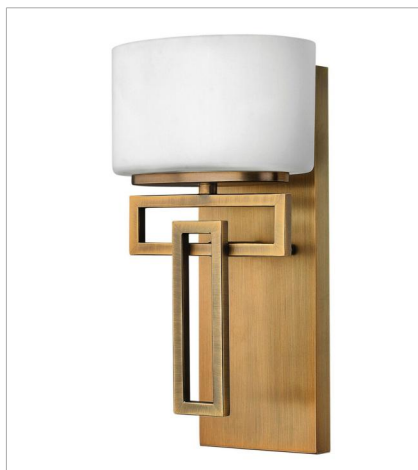

LANZA

Lanza features contemporary styling with geometric patterns that are emphasized in Antique Nickel, Brushed Bronze and Buckeye Bronze finishes. The elongated oval, etched opal glass reinforces its sleek design.

FINISH: Brushed Bronze
GLASS: Etched Opal

5100BR
SINGLE LIGHT VANITY
7.3" W, 12" H
Socketed
1-60w G-9 *Included or 1-5w G9 LED, 60w
Equiv.

5102BR
TWO LIGHT VANITY
16.3" W, 6.8" H
Socketed
2-60w G-9 *Included or 2-5w G9 LED, 60w
Equiv.

5103BR
THREE LIGHT VANITY
25" W, 6.8" H
Socketed
3-60w G-9 *Included or 3-5w G9 LED, 60w
Equiv.

5104BR
FOUR LIGHT VANITY
34" W, 6.8" H
Socketed
4-60w G-9 *Included or 4-5w G9 LED, 60w
Equiv.

5105BR
FIVE LIGHT VANITY
43" W, 6.8" H
Socketed
5-60w G-9 *Included or 5-5w G9 LED, 60w
Equiv.