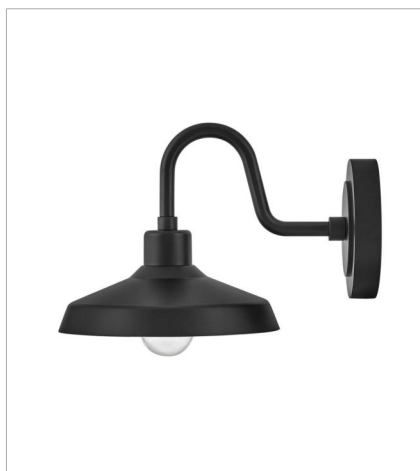

FORGE

COASTAL
ELEMENTS™
collection

Inspired by a lighting industry staple barn light, Forge features a practical outdoor lighting solution to withstand the elements. Whether it is enduring harsh sunrays, extreme cold or continuous salt air, Forge is built to last with an industrial chic flair. Part of the Coastal Elements Collection, Forge is available in a variety of anti-fading finishes that are resistant to rust and corrosion with a 5-year warranty.

FINISH: Black
SHADE: Composite

12070BK
MEDIUM WALL MOUNT BARN LIGHT
16" W, 16.5" H
Socketed
1-14w Med. LED, 100w Equiv.

12071BK
LARGE POST TOP OR PIER MOUN...
16" W, 22" H
Socketed
1-14w Med. LED, 100w Equiv.

12074BK
MEDIUM WALL MOUNT BARN LIGHT
16" W, 17.5" H
Socketed
1-14w Med. LED, 100w Equiv.

12076BK
SMALL WALL MOUNT BARN LIGHT
9.5" W, 9" H
Socketed
1-14w Med. LED, 100w Equiv.

12072BK
SMALL FLUSH MOUNT
12" W, 6.5" H
Socketed
1-12w Med. LED, 100W Equiv.