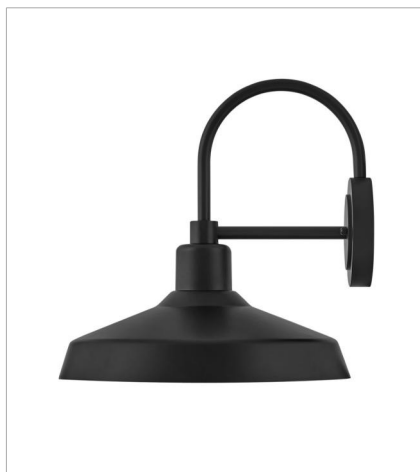

FORGE

COASTAL
ELEMENTS™
collection

Inspired by a lighting industry staple barn light, Forge features a practical outdoor lighting solution to withstand the elements. Whether it is enduring harsh sunrays, extreme cold or continuous salt air, Forge is built to last with an industrial chic flair. Part of the Coastal Elements Collection, Forge is available in a variety of anti-fading finishes that are resistant to rust and corrosion with a 5-year warranty.

FINISH: Black
SHADE: Composite

12070BK
MEDIUM WALL MOUNT BARN LIGHT
16" W, 16.5" H
Socketed
1-14w Med. LED, 100w Equiv.

12071BK
LARGE POST TOP OR PIER MOUN...
16" W, 22" H
Socketed
1-14w Med. LED, 100w Equiv.

12074BK
MEDIUM WALL MOUNT BARN LIGHT
16" W, 17.5" H
Socketed
1-14w Med. LED, 100w Equiv.

12076BK
SMALL WALL MOUNT BARN LIGHT
9.5" W, 9" H
Socketed
1-14w Med. LED, 100w Equiv.

12072BK
SMALL FLUSH MOUNT
12" W, 6.5" H
Socketed
1-12w Med. LED, 100W Equiv.