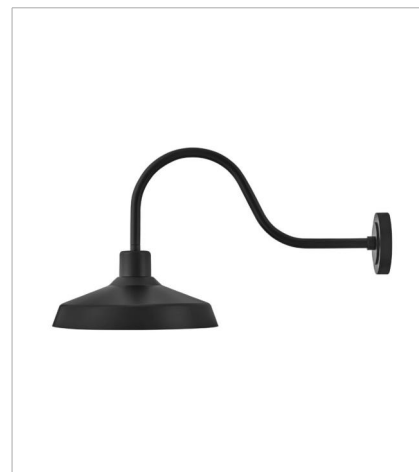

FORGE

COASTAL
ELEMENTS™
collection

Inspired by a lighting industry staple barn light, Forge features a practical outdoor lighting solution to withstand the elements. Whether it is enduring harsh sunrays, extreme cold or continuous salt air, Forge is built to last with an industrial chic flair. Part of the Coastal Elements Collection, Forge is available in a variety of anti-fading finishes that are resistant to rust and corrosion with a 5-year warranty.

FINISH: Black
SHADE: Composite

12070BK
MEDIUM WALL MOUNT BARN LIGHT
16" W, 16.5" H
Socketed
1-14w Med. LED, 100w Equiv.

12071BK
LARGE POST TOP OR PIER MOUN...
16" W, 22" H
Socketed
1-14w Med. LED, 100w Equiv.

12074BK
MEDIUM WALL MOUNT BARN LIGHT
16" W, 17.5" H
Socketed
1-14w Med. LED, 100w Equiv.

12076BK
SMALL WALL MOUNT BARN LIGHT
9.5" W, 9" H
Socketed
1-14w Med. LED, 100w Equiv.

12072BK
SMALL FLUSH MOUNT
12" W, 6.5" H
Socketed
1-12w Med. LED, 100W Equiv.