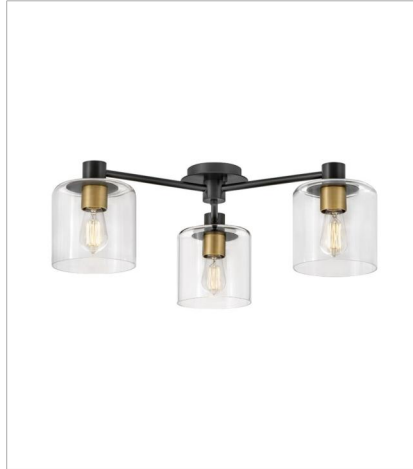

AXEL

Practicality never looked so sleek! Mounted to the ceiling, Axel's low profile makes it the perfect solution for low ceilings in need of enhanced lighting. Axel is available in multiple finish options.

FINISH: Black with Heritage Brass accents
GLASS: Clear

4513BK
LARGE ADJUSTABLE SEMI-FLUSH...
58.8" W, 12.5" H
Socketed
7-10w Med. LED, 100w Equiv.

4514BK
LARGE SEMI-FLUSH MOUNT
30" W, 9.8" H
Socketed
3-10w Med. LED, 100w Equiv.