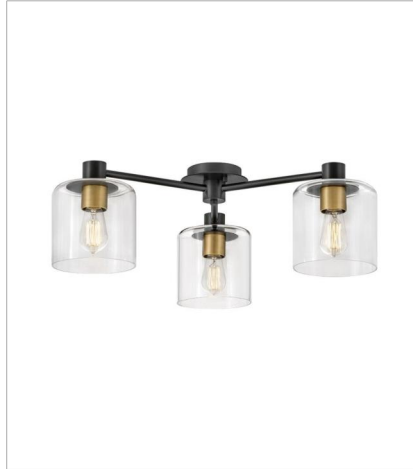

# AXEL

Practicality never looked so sleek! Mounted to the ceiling, Axel's low profile makes it the perfect solution for low ceilings in need of enhanced lighting. Axel is available in Black with Heritage Brass accents, Brushed Nickel with Black accents, or a Heritage Brass finish.

**FINISH:** Black with Heritage Brass accents

**GLASS:** Clear

**4513BK**  
EXTRA LARGE SEMI-FLUSH MOUNT  
58.8" W, 12.5" H  
LED Lamp  
7-10w Med. LED, 100w Equiv.

**4514BK**  
LARGE SEMI-FLUSH MOUNT  
30" W, 9.8" H  
LED Lamp  
3-10w Med. LED, 100w Equiv.