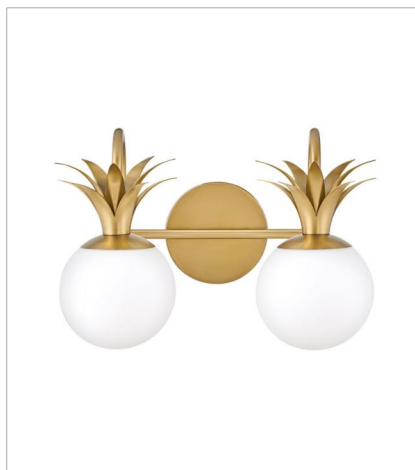

# PALMA

Palma charmingly blends European elegance with timeless touches of the classic pineapple motif. Sophisticated and modern, Palma is infused with a dash of Old World glamour. This enduring design creates a balanced sensation of both refinement and ease as part of overall appeal.

**FINISH:** Heritage Brass  
**GLASS:** Etched Opal, Clear

**54150HB**  
MEDIUM SINGLE LIGHT VANITY  
5.5" W, 10.5" H  
Socketed  
1-60w G9 LED

**54152HB**  
SMALL TWO LIGHT VANITY  
14.8" W, 10.5" H  
Socketed  
2-60w G9 LED

**54153HB**  
MEDIUM THREE LIGHT VANITY  
24" W, 10.5" H  
Socketed  
3-60w G9 LED

**41925HB**  
LARGE PENDANT  
16" W, 27" H  
Socketed  
4-5w Cand. LED, 60w Equiv.

**41927HB**  
SMALL PENDANT  
10.8" W, 15" H  
Socketed  
1-10w Med. LED, 100w Equiv.