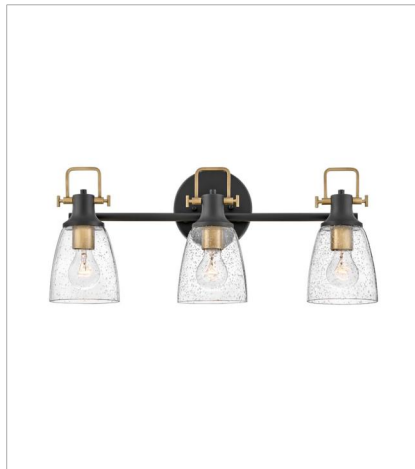

# EASTON

With style elements that blend both hip and historical, Easton exudes a modern industrial vibe. Bold clear seedy glass shades pair with a distinctive top yoke and vintage-inspired knobs for a robust silhouette.

**FINISH:** Black with Heritage Brass accents, Black with Chrome accents  
**GLASS:** Clear Seedy

**51270BK**  
MEDIUM SINGLE LIGHT VANITY  
6" W, 10.5" H  
Socketed  
1-10w Med. LED, 100w Equiv.

**51270BK-CM**  
MEDIUM SINGLE LIGHT VANITY  
6" W, 10.5" H  
Socketed  
1-10w Med. LED, 100w Equiv.

**51272BK**  
SMALL TWO LIGHT VANITY  
14.5" W, 10.5" H  
Socketed  
2-10w Med. LED, 100w Equiv.

**51272BK-CM**  
SMALL TWO LIGHT VANITY  
14.5" W, 10.5" H  
Socketed  
2-10w Med. LED, 100w Equiv.

**51273BK**  
MEDIUM THREE LIGHT VANITY  
24" W, 10.5" H  
Socketed  
3-10w Med. LED, 100w Equiv.

**51273BK-CM**  
MEDIUM THREE LIGHT VANITY  
24" W, 10.5" H  
Socketed  
3-10w Med. LED, 100w Equiv.