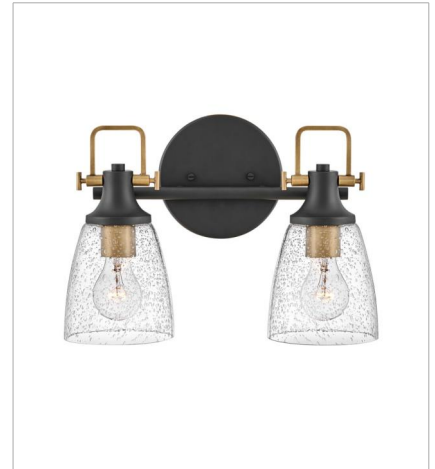

# EASTON

With style elements that blend both hip and historical, Easton exudes a modern industrial vibe. Bold clear seedy glass shades pair with a distinctive top yoke and vintage-inspired knobs for a robust silhouette.

**FINISH:** Black with Heritage Brass accents, Black with Chrome accents  
**GLASS:** Clear Seedy

**51270BK**  
MEDIUM SINGLE LIGHT VANITY  
6" W, 10.5" H  
Socketed  
1-10w Med. LED, 100w Equiv.

**51270BK-CM**  
MEDIUM SINGLE LIGHT VANITY  
6" W, 10.5" H  
Socketed  
1-10w Med. LED, 100w Equiv.

**51272BK**  
SMALL TWO LIGHT VANITY  
14.5" W, 10.5" H  
Socketed  
2-10w Med. LED, 100w Equiv.

**51272BK-CM**  
SMALL TWO LIGHT VANITY  
14.5" W, 10.5" H  
Socketed  
2-10w Med. LED, 100w Equiv.

**51273BK**  
MEDIUM THREE LIGHT VANITY  
24" W, 10.5" H  
Socketed  
3-10w Med. LED, 100w Equiv.

**51273BK-CM**  
MEDIUM THREE LIGHT VANITY  
24" W, 10.5" H  
Socketed  
3-10w Med. LED, 100w Equiv.