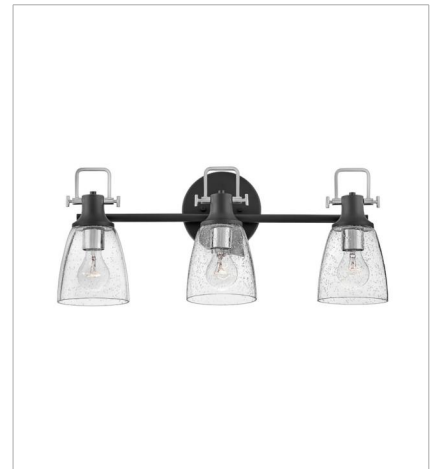

# EASTON

With style elements that blend both hip and historical, Easton exudes a modern industrial vibe. Bold clear seedy glass shades pair with a distinctive top yoke and vintage-inspired knobs for a robust silhouette.

**FINISH:** Black with Heritage Brass accents, Black with Chrome accents  
**GLASS:** Clear Seedy

**51270BK**  
MEDIUM SINGLE LIGHT VANITY  
6" W, 10.5" H  
Socketed  
1-10w Med. LED, 100w Equiv.

**51270BK-CM**  
MEDIUM SINGLE LIGHT VANITY  
6" W, 10.5" H  
Socketed  
1-10w Med. LED, 100w Equiv.

**51272BK**  
SMALL TWO LIGHT VANITY  
14.5" W, 10.5" H  
Socketed  
2-10w Med. LED, 100w Equiv.

**51272BK-CM**  
SMALL TWO LIGHT VANITY  
14.5" W, 10.5" H  
Socketed  
2-10w Med. LED, 100w Equiv.

**51273BK**  
MEDIUM THREE LIGHT VANITY  
24" W, 10.5" H  
Socketed  
3-10w Med. LED, 100w Equiv.

**51273BK-CM**  
MEDIUM THREE LIGHT VANITY  
24" W, 10.5" H  
Socketed  
3-10w Med. LED, 100w Equiv.