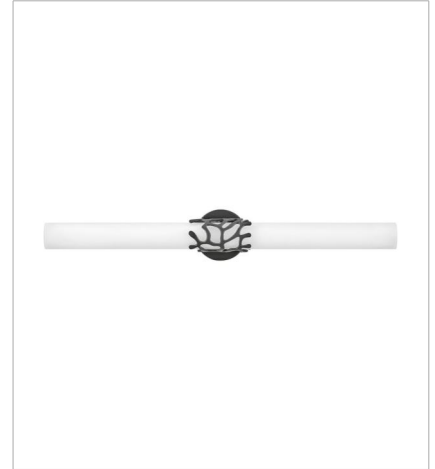

# LYRA

Projecting a sense of maritime wonder, Lyra embraces modern technology without sacrificing its timeless coastal allure. An eye-catching die-cast coral bracelet centers the design and wraps etched opal glass. The transitional silhouette can be mounted horizontally or vertically with an unseen Invismount system that showcases the clean, elegant look. Offered in a variety of finishes, Lyra is sure to embellish any space.

**FINISH:** Black  
**GLASS:** Etched Opal

**50871BK**  
MEDIUM LED SCONCE  
4.8" W, 16" H  
Integrated LED

**50872BK**  
LARGE LED VANITY  
22.5" W, 4.8" H  
Integrated LED

**50873BK**  
LARGE LED VANITY  
31.3" W, 4.8" H  
Integrated LED