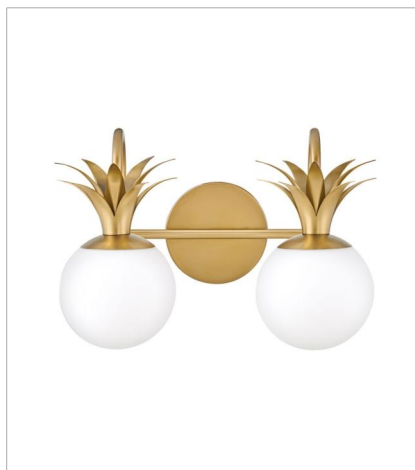

PALMA

Palma charmingly blends European elegance with timeless touches of the classic pineapple motif. Sophisticated and modern, Palma is infused with a dash of Old World glamour. This enduring design creates a balanced sensation of both refinement and ease as part of its overall appeal.

FINISH: Heritage Brass
GLASS: Etched Opal, Clear

54150HB
MEDIUM SINGLE LIGHT VANITY
5.5" W, 10.5" H
Socketed
1-5w G9 LED

54152HB
SMALL TWO LIGHT VANITY
14.8" W, 10.5" H
Socketed
2-5w G9 LED

54153HB
MEDIUM THREE LIGHT VANITY
24" W, 10.5" H
Socketed
3-5w G9 LED