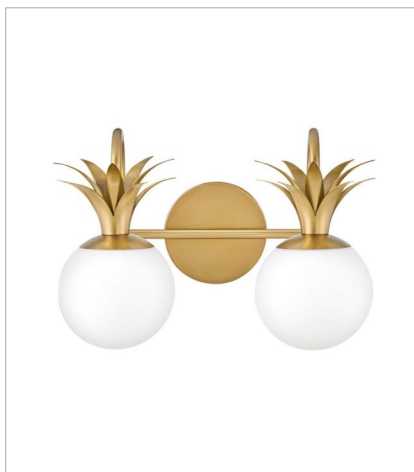

PALMA

Palma charmingly blends European elegance with timeless touches of the classic pineapple motif. Sophisticated and modern, Palma is infused with a dash of Old World glamour. This enduring design creates a balanced sensation of both refinement and ease as part of its overall appeal.

FINISH: Heritage Brass
GLASS: Etched Opal, Clear

54150HB
MEDIUM SINGLE LIGHT VANITY
5.5" W, 10.5" H
Socketed
1-60w G9 LED

54152HB
SMALL TWO LIGHT VANITY
14.8" W, 10.5" H
Socketed
2-60w G9 LED

54153HB
MEDIUM THREE LIGHT VANITY
24" W, 10.5" H
Socketed
3-60w G9 LED