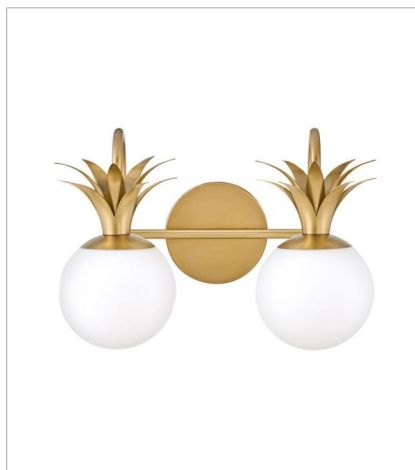

PALMA

Palma charmingly blends European elegance with timeless touches of the classic pineapple motif. Sophisticated and modern, Palma is infused with a dash of Old World glamour. This enduring design creates a balanced sensation of both refinement and ease as part of its overall appeal.

FINISH: Heritage Brass
GLASS: Etched Opal, Clear

54150HB
MEDIUM SINGLE LIGHT VANITY
5.5" W, 10.5" H
Socketed
1-60w G9 LED

54152HB
SMALL TWO LIGHT VANITY
14.8" W, 10.5" H
Socketed
2-60w G9 LED

54153HB
MEDIUM THREE LIGHT VANITY
24" W, 10.5" H
Socketed
3-60w G9 LED