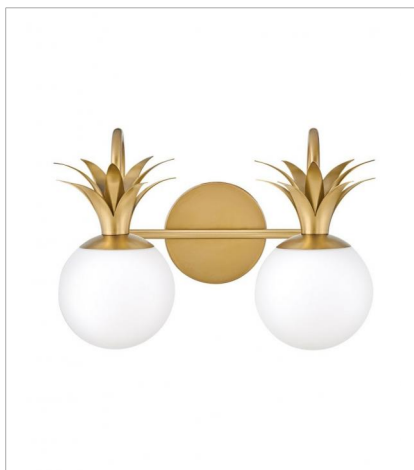

PALMA

Palma charmingly blends European elegance with timeless touches of the classic pineapple motif. Sophisticated and modern, Palma is infused with a dash of old-world glamour. This enduring design creates a balanced sensation of both refinement and ease as part of overall appeal.

FINISH: Heritage Brass
GLASS: Etched Opal, Clear

54150HB
SINGLE LIGHT VANITY
5.5" W, 10.5" H
LED Lamp
1-4.50w G9 LED *Included

54152HB
TWO LIGHT VANITY
14.8" W, 10.5" H
LED Lamp
2-4.50w G9 LED *Included

54153HB
THREE LIGHT VANITY
24" W, 10.5" H
LED Lamp
3-4.50w G9 LED *Included

41925HB
MEDIUM PENDANT
16" W, 27" H
Socket
4-60w Cand.

41927HB
SMALL PENDANT
10.8" W, 15" H
Socket
1-100w Med.

HINKLEY

HINKLEY
33000 Pin Oak Parkway
Avon Lake, OH 44012