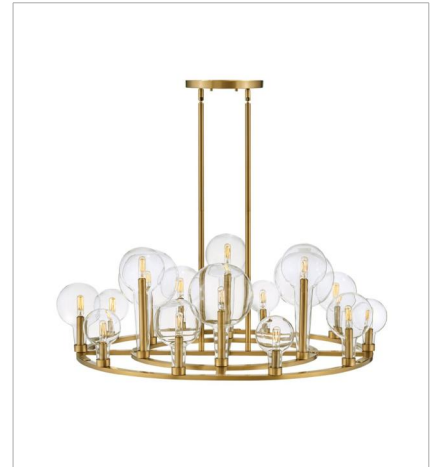

ALCHEMY

Inspired by the vintage flasks of a chemistry classroom, Alchemy is a unique statement piece. Its tapered globes instantly stand out in a variety of spaces, while the open silhouette enhances its sophisticated edge.

FINISH: Lacquered Brass
GLASS: Clear

30520LCB
MEDIUM SINGLE LIGHT SCONCE
5.3" W, 15.8" H
Socketed
1-5w Cand. LED, 60w Equiv.

30525LCB
LARGE PENDANT
20" W, 27.8" H
Socketed
6-5w Cand. LED, 60w Equiv.

30526LCB
MEDIUM SINGLE TIER CHANDELIER
24.3" W, 16.3" H
Socketed
8-5w Cand. LED, 60w Equiv.

30527LCB
MEDIUM MULTI TIER CHANDELIER
30" W, 40" H
Socketed
10-5w Cand. LED, 60w Equiv.

30528LCB
MEDIUM TEN LIGHT LINEAR
48.3" W, 17" H
Socketed
10-5w Cand. LED, 60w Equiv.

30529LCB
LARGE SINGLE TIER CHANDELIER
37.8" W, 16.3" H
Socketed
16-5w Cand. LED, 60w Equiv.