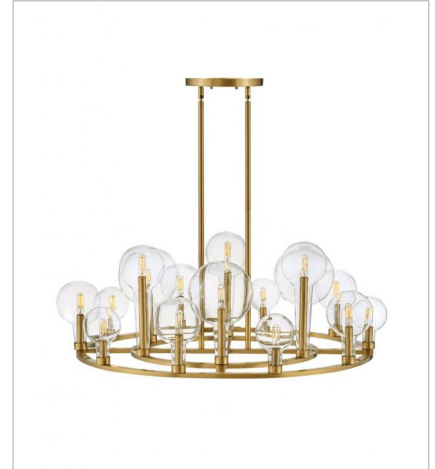

# ALCHEMY

Inspired by the vintage flasks of a chemistry classroom, Alchemy is a unique statement piece. Its tapered globes instantly stand out in a variety of spaces, while the open-cage silhouette enhances its sophisticated edge.

**FINISH:** Lacquered Brass  
**GLASS:** Clear

**30526LCB**  
MEDIUM SINGLE TIER  
24.3" W, 16.3" H  
Socket  
8-60w Cand.

**30528LCB**  
TEN LIGHT LINEAR  
48.3" W, 17" H  
Socket  
10-60w Cand.

**30529LCB**  
LARGE SINGLE TIER  
37.8" W, 16.3" H  
Socket  
16-60w Cand.

**30520LCB**  
SINGLE LIGHT SCONCE  
5.3" W, 15.8" H  
Socket  
1-60w Cand.