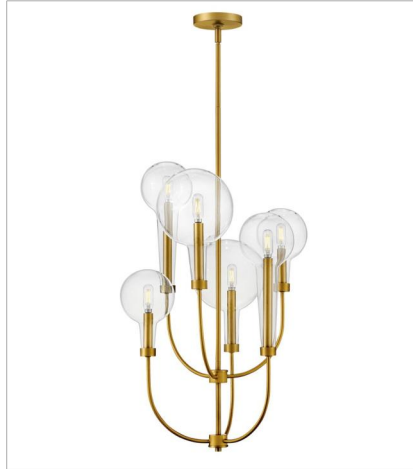

# ALCHEMY

Inspired by the vintage flasks of a chemistry classroom, Alchemy is a unique statement piece. Its tapered globes instantly stand out in a variety of spaces, while the open silhouette enhances its sophisticated edge.

**FINISH:** Lacquered Brass  
**GLASS:** Clear

**30520LCB**  
MEDIUM SINGLE LIGHT SCONCE  
5.3" W, 15.8" H  
Socketed  
1-5w Cand. LED, 60w Equiv.

**30525LCB**  
LARGE PENDANT  
20" W, 27.8" H  
Socketed  
6-5w Cand. LED, 60w Equiv.

**30526LCB**  
MEDIUM SINGLE TIER CHANDELIER  
24.3" W, 16.3" H  
Socketed  
8-5w Cand. LED, 60w Equiv.

**30527LCB**  
MEDIUM MULTI TIER CHANDELIER  
30" W, 40" H  
Socketed  
10-5w Cand. LED, 60w Equiv.

**30528LCB**  
MEDIUM TEN LIGHT LINEAR  
48.3" W, 17" H  
Socketed  
10-5w Cand. LED, 60w Equiv.

**30529LCB**  
LARGE SINGLE TIER CHANDELIER  
37.8" W, 16.3" H  
Socketed  
16-5w Cand. LED, 60w Equiv.