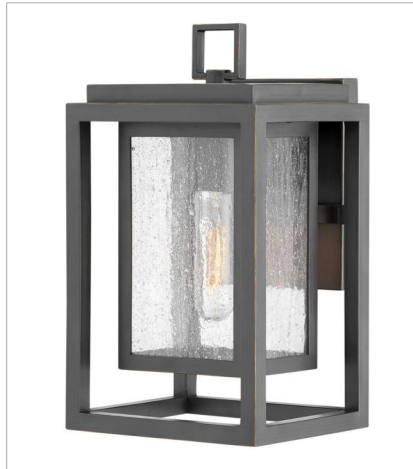

REPUBLIC

Republic's striking double frame design, constructed from a composite material and treated with an anti-fading agent for maximum durability, is at home on the coast or a country lodge. The Oil Rubbed Bronze, Satin Nickel and Black resilience finishes feature a 5-year warranty and are resistant to rust and corrosion. Vintage filament bulbs are recommended to complete a stylish look.

FINISH: Oil Rubbed Bronze
GLASS: Etched, Clear Seedy

15558OZ-LL
12VLED PATH LIGHT
6" W, 24" H
Socketed
1-1.50w T5 LED *Included

1000OZ
SMALL WALL MOUNT LANTERN
7" W, 12" H
Socketed
1-12w Med. LED, 100w Equiv.

1000OZ-LL
SMALL WALL MOUNT LANTERN
7" W, 12" H
Socketed
1-5w Med. LED *Included

1004OZ
MEDIUM WALL MOUNT LANTERN
7" W, 16" H
Socketed
1-12w Med. LED, 100w Equiv.

1004OZ-LL
MEDIUM WALL MOUNT LANTERN
7" W, 16" H
Socketed
1-5w Med. LED *Included