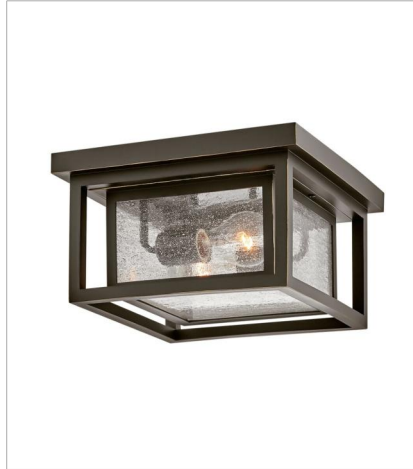

1001OZ
MEDIUM POST OR PIER MOUNT L...
7" W, 17" H
Socketed
1-12w Med. LED, 100w Equiv.

1003OZ
SMALL FLUSH MOUNT
11" W, 6.5" H
Socketed
2-8w Med. LED, 60w Equiv.