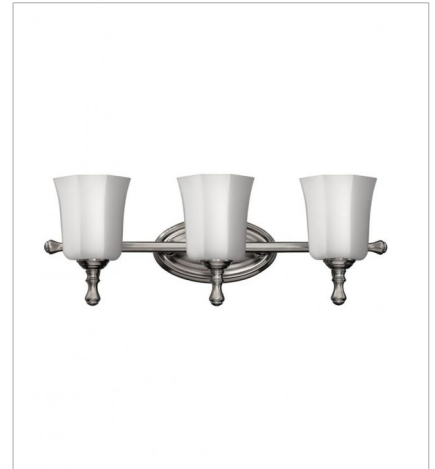

# SHELLY

Shelly offers a sophisticated style statement with six-sided, etched opal fluted glass and decorative cast finials in either Brushed Nickel or Chrome finishes.

**FINISH:** Brushed Nickel  
**GLASS:** Etched Opal

**5010BN**  
SINGLE LIGHT VANITY  
5.5" W, 9.5" H  
Socket  
1-100w Incan. & 1-100w Incan.

**5012BN**  
TWO LIGHT VANITY  
16" W, 8.5" H  
Socket  
2-100w Incan. & 2-100w Incan.

**5013BN**  
THREE LIGHT VANITY  
24.3" W, 8.5" H  
Socket  
3-100w Incan. & 3-100w Incan.

**5014BN**  
FOUR LIGHT VANITY  
32.3" W, 8.3" H  
Socket  
4-100w Incan. & 4-100w Incan.