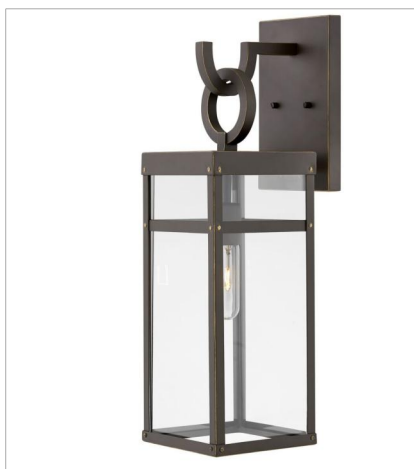

PORTER

A fusion of chic styles makes Porter a design standout. Merging Modern Farmhouse, Industrial and Arts and Crafts elements, the fine rivet details and a sturdy hanger loop create a stunning and distinctive statement.

FINISH: Oil Rubbed Bronze
GLASS: Clear

2808OZ
LARGE SINGLE TIER
12" W, 31.3" H
Socketed
4-8w Med. LED, 60w Equiv.

2808OZ-LL
MEDIUM SINGLE TIER
12" W, 31.3" H
Socketed
4-5w Med. LED *Included

2800OZ
MEDIUM WALL MOUNT LANTERN
6" W, 18.5" H
Socketed
1-12w Med. LED, 100w Equiv.

2800OZ-LL
MEDIUM WALL MOUNT LANTERN
6" W, 18.5" H
Socketed
1-5w Med. LED *Included

2804OZ
LARGE WALL MOUNT LANTERN
6.5" W, 22" H
Socketed
1-12w Med. LED, 100w Equiv.

2804OZ-LL
LARGE WALL MOUNT LANTERN
6.5" W, 22" H
Socketed
1-5w Med. LED *Included

FINISH: Oil Rubbed Bronze
GLASS: Clear

2805OZ
LARGE WALL MOUNT LANTERN
7.5" W, 25" H
Socketed
1-12w Med. LED, 100w Equiv.

2805OZ-LL
LARGE WALL MOUNT LANTERN
7.5" W, 25" H
Socketed
1-5w Med. LED *Included