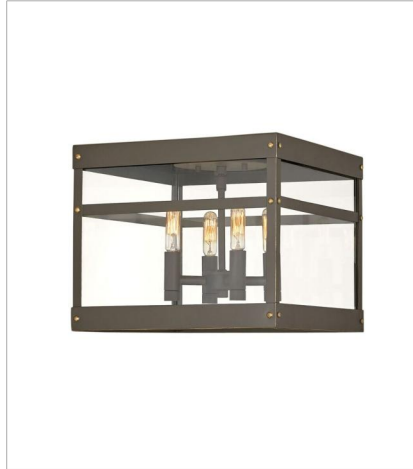

2801OZ
MEDIUM POST OR PIER MOUNT L...
6.5" W, 22.8" H
Socketed
1-12w Med. LED, 100w Equiv.

2803OZ
MEDIUM FLUSH MOUNT
12" W, 12" H
Socketed
4-5w Cand. LED, 60w Equiv.