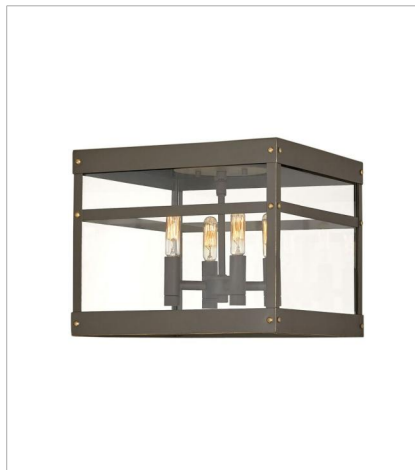

# PORTER

A fusion of chic styles makes Porter a design standout. Merging Modern Farmhouse, Industrial and Arts and Crafts elements, the fine rivet details and a sturdy hanger loop create a stunning and distinctive statement.

**FINISH:** Oil Rubbed Bronze  
**GLASS:** Clear

**2808OZ**  
LARGE SINGLE TIER  
12" W, 31.3" H  
Socketed  
4-8w Med. LED, 60w Equiv.

**2803OZ**  
MEDIUM FLUSH MOUNT  
12" W, 12" H  
Socketed  
4-5w Cand. LED, 60w Equiv.

**2800OZ**  
SMALL WALL MOUNT LANTERN  
6" W, 18.5" H  
Socketed  
1-12w Med. LED, 100W Equiv.

**2804OZ**  
MEDIUM WALL MOUNT LANTERN  
6.5" W, 22" H  
Socketed  
1-12w Med. LED, 100W Equiv.

**2805OZ**  
LARGE WALL MOUNT LANTERN  
7.5" W, 25" H  
Socketed  
1-12w Med. LED, 100W Equiv.

**2806OZ**  
EXTRA SMALL WALL MOUNT LANTERN  
5.5" W, 13" H  
Socketed  
1-12w Med. LED, 100W Equiv.