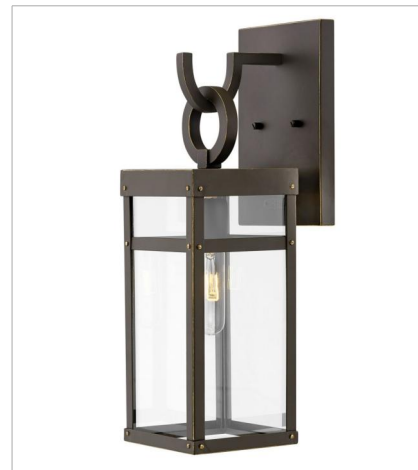

# PORTER

A fusion of chic styles makes Porter a design standout. Merging Modern Farmhouse, Industrial and Arts and Crafts elements, the fine rivet details and a sturdy hanger loop create a stunning and distinctive statement.

**FINISH:** Oil Rubbed Bronze  
**GLASS:** Clear

**2808OZ**  
LARGE SINGLE TIER  
12" W, 31.3" H  
Socketed  
4-8w Med. LED, 60w Equiv.

**2803OZ**  
MEDIUM FLUSH MOUNT  
12" W, 12" H  
Socketed  
4-5w Cand. LED, 60w Equiv.

**2800OZ**  
SMALL WALL MOUNT LANTERN  
6" W, 18.5" H  
Socketed  
1-12w Med. LED, 100W Equiv.

**2804OZ**  
MEDIUM WALL MOUNT LANTERN  
6.5" W, 22" H  
Socketed  
1-12w Med. LED, 100W Equiv.

**2805OZ**  
LARGE WALL MOUNT LANTERN  
7.5" W, 25" H  
Socketed  
1-12w Med. LED, 100W Equiv.

**2806OZ**  
EXTRA SMALL WALL MOUNT LANTERN  
5.5" W, 13" H  
Socketed  
1-12w Med. LED, 100W Equiv.