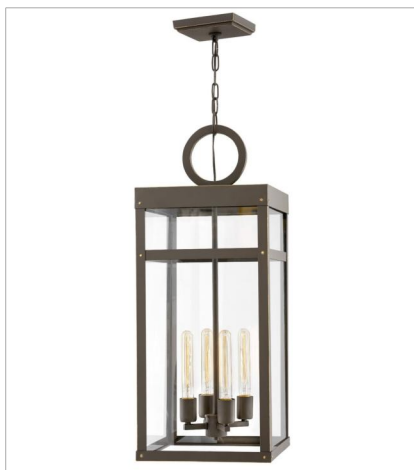

PORTER

A fusion of chic styles makes Porter a design standout. Merging Modern Farmhouse, Industrial and Arts and Crafts elements, the fine rivet details and a sturdy hanger loop create a stunning and distinctive statement.

FINISH: Oil Rubbed Bronze
GLASS: Clear

2808OZ
LARGE SINGLE TIER
12" W, 31.3" H
Socketed
4-8w Med. LED, 60w Equiv.

2808OZ-LL
MEDIUM SINGLE TIER
12" W, 31.3" H
Socketed
4-5w Med. LED *Included

2800OZ
MEDIUM WALL MOUNT LANTERN
6" W, 18.5" H
Socketed
1-12w Med. LED, 100w Equiv.

2800OZ-LL
MEDIUM WALL MOUNT LANTERN
6" W, 18.5" H
Socketed
1-5w Med. LED *Included

2804OZ
LARGE WALL MOUNT LANTERN
6.5" W, 22" H
Socketed
1-12w Med. LED, 100w Equiv.

2804OZ-LL
LARGE WALL MOUNT LANTERN
6.5" W, 22" H
Socketed
1-5w Med. LED *Included

FINISH: Oil Rubbed Bronze
GLASS: Clear

2805OZ
LARGE WALL MOUNT LANTERN
7.5" W, 25" H
Socketed
1-12w Med. LED, 100w Equiv.

2805OZ-LL
LARGE WALL MOUNT LANTERN
7.5" W, 25" H
Socketed
1-5w Med. LED *Included