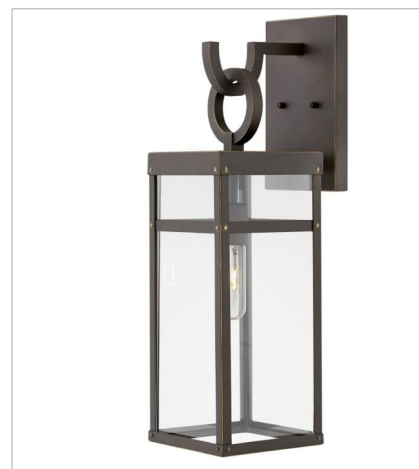

PORTER

A fusion of chic styles makes Porter a design standout. Merging Modern Farmhouse, Industrial and Arts and Crafts elements, the fine rivet details and a sturdy hanger loop create a stunning and distinctive statement.

FINISH: Oil Rubbed Bronze
GLASS: Clear

2808OZ
LARGE SINGLE TIER
12" W, 31.3" H
Socketed
4-8w Med. LED, 60w Equiv.

2808OZ-LL
MEDIUM SINGLE TIER
12" W, 31.3" H
Socketed
4-5w Med. LED *Included

2800OZ
MEDIUM WALL MOUNT LANTERN
6" W, 18.5" H
Socketed
1-12w Med. LED, 100w Equiv.

2800OZ-LL
MEDIUM WALL MOUNT LANTERN
6" W, 18.5" H
Socketed
1-5w Med. LED *Included

2804OZ
LARGE WALL MOUNT LANTERN
6.5" W, 22" H
Socketed
1-12w Med. LED, 100w Equiv.

2804OZ-LL
LARGE WALL MOUNT LANTERN
6.5" W, 22" H
Socketed
1-5w Med. LED *Included

FINISH: Oil Rubbed Bronze
GLASS: Clear

2805OZ
LARGE WALL MOUNT LANTERN
7.5" W, 25" H
Socketed
1-12w Med. LED, 100w Equiv.

2805OZ-LL
LARGE WALL MOUNT LANTERN
7.5" W, 25" H
Socketed
1-5w Med. LED *Included