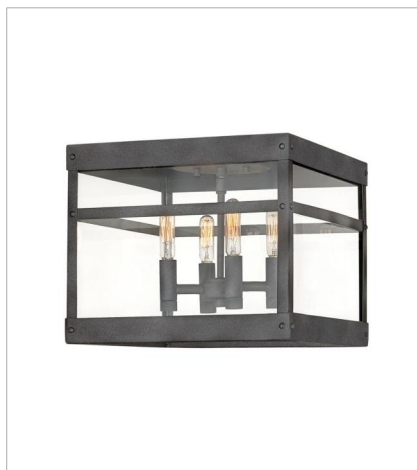

# PORTER

A fusion of chic styles makes Porter a design standout. Merging Modern Farmhouse, Industrial and Arts and Crafts elements, the fine rivet details and a sturdy hanger loop create a stunning and distinctive statement.

**FINISH:** Aged Zinc  
**GLASS:** Clear

**2808DZ**  
LARGE SINGLE TIER  
12" W, 31.3" H  
Socketed  
4-8w Med. LED, 60w Equiv.

**2803DZ**  
MEDIUM FLUSH MOUNT  
12" W, 12" H  
Socketed  
4-5w Cand. LED, 60w Equiv.

**2800DZ**  
SMALL WALL MOUNT LANTERN  
6" W, 18.5" H  
Socketed  
1-12w Med. LED, 100W Equiv.

**2804DZ**  
MEDIUM WALL MOUNT LANTERN  
6.5" W, 22" H  
Socketed  
1-12w Med. LED, 100W Equiv.

**2805DZ**  
LARGE WALL MOUNT LANTERN  
7.5" W, 25" H  
Socketed  
1-12w Med. LED, 100W Equiv.

**2806DZ**  
EXTRA SMALL WALL MOUNT LANTERN  
5.5" W, 13" H  
Socketed  
1-12w Med. LED, 100W Equiv.