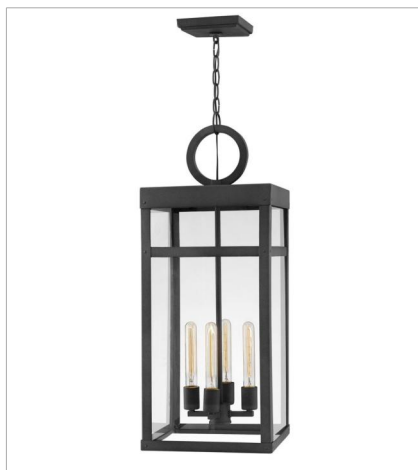

# PORTER

A fusion of chic styles makes Porter a design standout. Merging Modern Farmhouse, Industrial and Arts and Crafts elements, the fine rivet details and a sturdy hanger loop create a stunning and distinctive statement.

**FINISH:** Aged Zinc  
**GLASS:** Clear

**2808DZ**  
LARGE SINGLE TIER  
12" W, 31.3" H  
Socketed  
4-8w Med. LED, 60w Equiv.

**2803DZ**  
MEDIUM FLUSH MOUNT  
12" W, 12" H  
Socketed  
4-5w Cand. LED, 60w Equiv.

**2800DZ**  
SMALL WALL MOUNT LANTERN  
6" W, 18.5" H  
Socketed  
1-12w Med. LED, 100W Equiv.

**2804DZ**  
MEDIUM WALL MOUNT LANTERN  
6.5" W, 22" H  
Socketed  
1-12w Med. LED, 100W Equiv.

**2805DZ**  
LARGE WALL MOUNT LANTERN  
7.5" W, 25" H  
Socketed  
1-12w Med. LED, 100W Equiv.

**2806DZ**  
EXTRA SMALL WALL MOUNT LANTERN  
5.5" W, 13" H  
Socketed  
1-12w Med. LED, 100W Equiv.