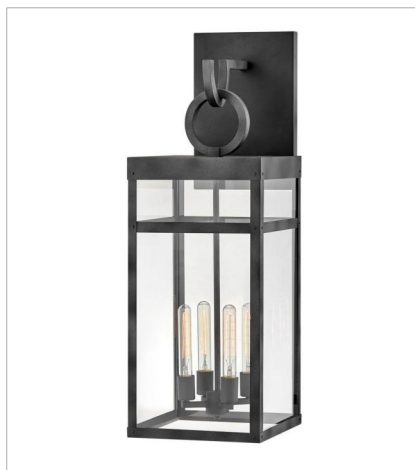

2809DZ
EXTRA LARGE WALL MOUNT LANTERN
12" W, 35.3" H
Socketed
4-8w Med. LED, 60w Equiv.