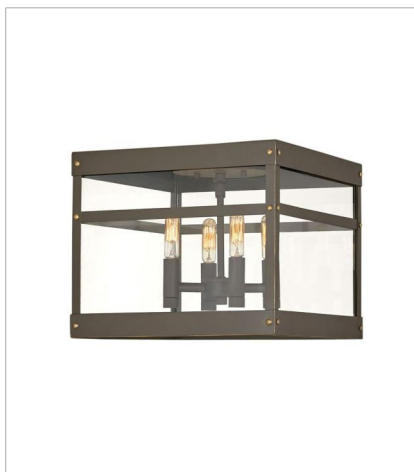

PORTER

A fusion of chic styles makes Porter a design standout. Merging Modern Farmhouse, Industrial and Arts and Crafts elements, the fine rivet details and a sturdy hanger loop create a stunning and distinctive statement.

FINISH: Oil Rubbed Bronze
GLASS: Clear

2808OZ
LARGE SINGLE TIER
12" W, 31.3" H
Socketed
4-8w Med. LED, 60w Equiv.

2803OZ
MEDIUM FLUSH MOUNT
12" W, 12" H
Socketed
4-5w Cand. LED, 60w Equiv.

2800OZ
MEDIUM WALL MOUNT LANTERN
6" W, 18.5" H
Socketed
1-12w Med. LED, 100W Equiv.

2804OZ
LARGE WALL MOUNT LANTERN
6.5" W, 22" H
Socketed
1-12w Med. LED, 100W Equiv.

2805OZ
LARGE WALL MOUNT LANTERN
7.5" W, 25" H
Socketed
1-12w Med. LED, 100W Equiv.

2806OZ
EXTRA SMALL WALL MOUNT LANTERN
5.5" W, 13" H
Socketed
1-12w Med. LED, 100W Equiv.

FINISH: Oil Rubbed Bronze
GLASS: Clear

2807OZ
LARGE WALL MOUNT LANTERN
9.5" W, 29" H
Socketed
1-12w Med. LED, 60w Equiv.

2809OZ
EXTRA LARGE WALL MOUNT LANTERN
12" W, 35.3" H
Socketed
4-8w Med. LED, 60w Equiv.