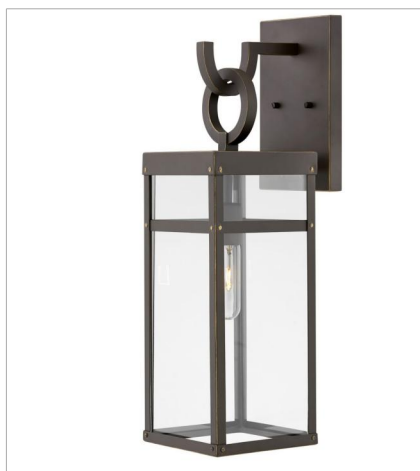

PORTER

A fusion of chic styles makes Porter a design standout. Merging Modern Farmhouse, Industrial and Arts and Crafts elements, the fine rivet details and a sturdy hanger loop create a stunning and distinctive statement.

FINISH: Oil Rubbed Bronze
GLASS: Clear

2808OZ
LARGE SINGLE TIER
12" W, 31.3" H
Socketed
4-8w Med. LED, 60w Equiv.

2803OZ
MEDIUM FLUSH MOUNT
12" W, 12" H
Socketed
4-5w Cand. LED, 60w Equiv.

2800OZ
MEDIUM WALL MOUNT LANTERN
6" W, 18.5" H
Socketed
1-12w Med. LED, 100W Equiv.

2804OZ
LARGE WALL MOUNT LANTERN
6.5" W, 22" H
Socketed
1-12w Med. LED, 100W Equiv.

2805OZ
LARGE WALL MOUNT LANTERN
7.5" W, 25" H
Socketed
1-12w Med. LED, 100W Equiv.

2806OZ
EXTRA SMALL WALL MOUNT LANTERN
5.5" W, 13" H
Socketed
1-12w Med. LED, 100W Equiv.

FINISH: Oil Rubbed Bronze
GLASS: Clear

2807OZ
LARGE WALL MOUNT LANTERN
9.5" W, 29" H
Socketed
1-12w Med. LED, 60w Equiv.

2809OZ
EXTRA LARGE WALL MOUNT LANTERN
12" W, 35.3" H
Socketed
4-8w Med. LED, 60w Equiv.