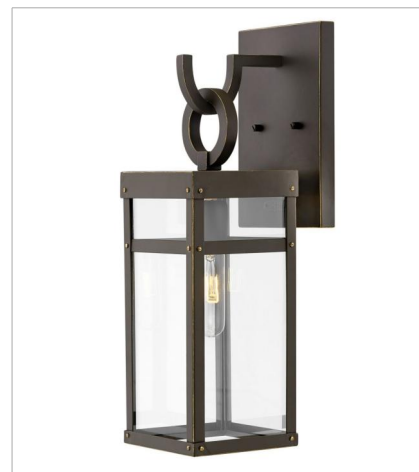

PORTER

A fusion of chic styles makes Porter a design standout. Merging Modern Farmhouse, Industrial and Arts and Crafts elements, the fine rivet details and a sturdy hanger loop create a stunning and distinctive statement.

FINISH: Oil Rubbed Bronze
GLASS: Clear

2808OZ
LARGE SINGLE TIER
12" W, 31.3" H
Socketed
4-8w Med. LED, 60w Equiv.

2803OZ
MEDIUM FLUSH MOUNT
12" W, 12" H
Socketed
4-5w Cand. LED, 60w Equiv.

2800OZ
MEDIUM WALL MOUNT LANTERN
6" W, 18.5" H
Socketed
1-12w Med. LED, 100W Equiv.

2804OZ
LARGE WALL MOUNT LANTERN
6.5" W, 22" H
Socketed
1-12w Med. LED, 100W Equiv.

2805OZ
LARGE WALL MOUNT LANTERN
7.5" W, 25" H
Socketed
1-12w Med. LED, 100W Equiv.

2806OZ
EXTRA SMALL WALL MOUNT LANTERN
5.5" W, 13" H
Socketed
1-12w Med. LED, 100W Equiv.

FINISH: Oil Rubbed Bronze
GLASS: Clear

2807OZ
LARGE WALL MOUNT LANTERN
9.5" W, 29" H
Socketed
1-12w Med. LED, 60w Equiv.

2809OZ
EXTRA LARGE WALL MOUNT LANTERN
12" W, 35.3" H
Socketed
4-8w Med. LED, 60w Equiv.