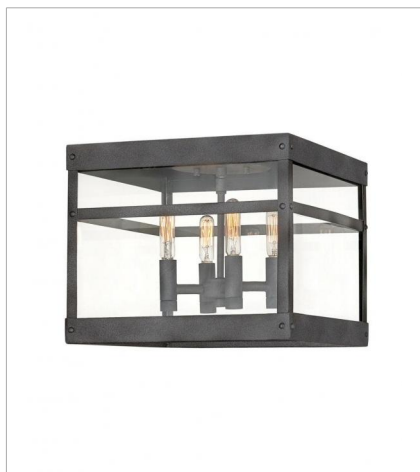

PORTER

A fusion of chic styles makes Porter a design standout. Merging Modern Farmhouse, Industrial and Arts and Crafts elements, the fine rivet details and a sturdy hanger loop create a stunning and distinctive statement.

FINISH: Aged Zinc
GLASS: Clear

2803DZ
MEDIUM FLUSH MOUNT
12" W, 12" H
Socket
4-60w Cand. *Included

2802DZ
MEDIUM HANGING LANTERN
7.5" W, 19" H
Socket
1-100w Med. *Included

2808DZ
LARGE SINGLE TIER
12" W, 31.3" H
Socket
4-100w Med. *Included

2801DZ
MEDIUM POST OR PIER MOUNT L...
6.5" W, 22.8" H
Socket
1-100w Med. *Included

2801DZ-LV
MEDIUM POST TOP OR PIER MOU...
6.5" W, 22.8" H
LED Lamp
1-3.50w Med. LED *Included

2800DZ
SMALL WALL MOUNT LANTERN
6" W, 18.5" H
Socket
1-100w Med. *Included

FINISH: Aged Zinc
GLASS: Clear

2804DZ
MEDIUM WALL MOUNT LANTERN
6.5" W, 22" H
Socket
1-100w Med. *Included

2805DZ
LARGE WALL MOUNT LANTERN
7.5" W, 25" H
Socket
1-100w Med. *Included

2806DZ
EXTRA SMALL WALL MOUNT LANTERN
5.5" W, 13" H
Socket
1-100w Med. *Included