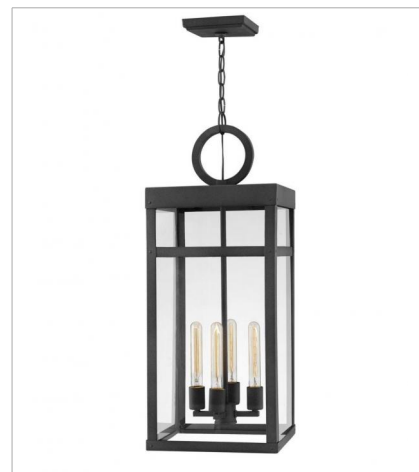

PORTER

A fusion of chic styles makes Porter a design standout. Merging Modern Farmhouse, Industrial and Arts and Crafts elements, the fine rivet details and a sturdy hanger loop create a stunning and distinctive statement.

FINISH: Aged Zinc
GLASS: Clear

2803DZ
MEDIUM FLUSH MOUNT
12" W, 12" H
Socket
4-60w Cand. *Included

2802DZ
MEDIUM HANGING LANTERN
7.5" W, 19" H
Socket
1-100w Med. *Included

2808DZ
LARGE SINGLE TIER
12" W, 31.3" H
Socket
4-100w Med. *Included

2801DZ
MEDIUM POST OR PIER MOUNT L...
6.5" W, 22.8" H
Socket
1-100w Med. *Included

2801DZ-LV
MEDIUM POST TOP OR PIER MOU...
6.5" W, 22.8" H
LED Lamp
1-3.50w Med. LED *Included

2800DZ
SMALL WALL MOUNT LANTERN
6" W, 18.5" H
Socket
1-100w Med. *Included

FINISH: Aged Zinc
GLASS: Clear

2804DZ
MEDIUM WALL MOUNT LANTERN
6.5" W, 22" H
Socket
1-100w Med. *Included

2805DZ
LARGE WALL MOUNT LANTERN
7.5" W, 25" H
Socket
1-100w Med. *Included

2806DZ
EXTRA SMALL WALL MOUNT LANTERN
5.5" W, 13" H
Socket
1-100w Med. *Included