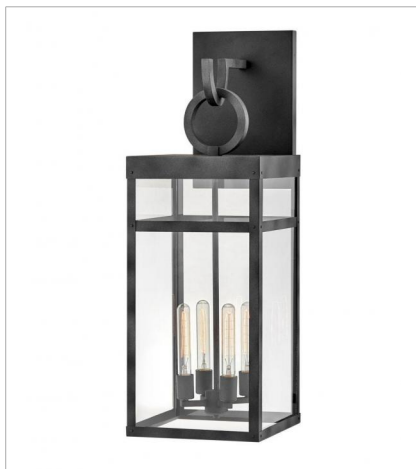

2809DZ
DOUBLE EXTRA LARGE WALL MOUNT LANTERN
12" W, 35.3" H
Socket
4-60w Med. *Included

HINKLEY

HINKLEY
33000 Pin Oak Parkway
Avon Lake, OH 44012

PHONE: (440) 653-5500
Toll Free: 1 (800) 446-5539

hinkley.com