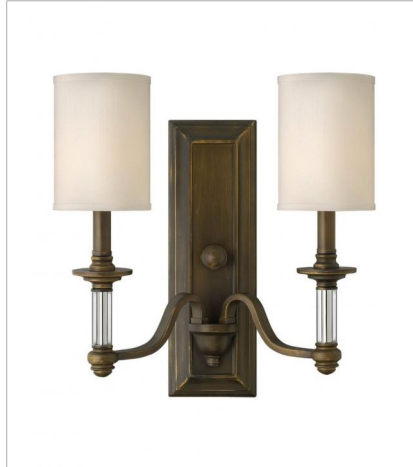

SUSSEX

Sussex offers traditional charm with an edge of modern luxury. The English Bronze finish, ivory fabric hardback shade, clear glass columns and candles adds to its sophistication.

FINISH: English Bronze
SHADE: Ivory Fabric Hardback

4790EZ
SINGLE LIGHT SCONCE
4.8" W, 18" H
Socket
1-60w Cand.

4792EZ
TWO LIGHT SCONCE
15.5" W, 15.8" H
Socket
2-60w Cand.

4900EZ
TWO LIGHT SCONCE
14" W, 14" H
Socket
2-60w Cand.

4795EZ
MEDIUM SINGLE TIER
26" W, 24.8" H
Socket
5-60w Cand.

4798EZ
LARGE TWO TIER
32" W, 34.5" H
Socket
9-60w Cand.

4799EZ
EXTRA LARGE THREE TIER
47" W, 44.3" H
Socket
15-40w Cand.

HINKLEY

HINKLEY
33000 Pin Oak Parkway
Avon Lake, OH 44012

PHONE: (440) 653-5500
Toll Free: 1 (800) 446-5539

hinkley.com

SUSSEX

Sussex offers traditional charm with an edge of modern luxury. The English Bronze finish, ivory fabric hardback shade, clear glass columns and candles adds to its sophistication.

FINISH: English Bronze
SHADE: Ivory Fabric Hardback