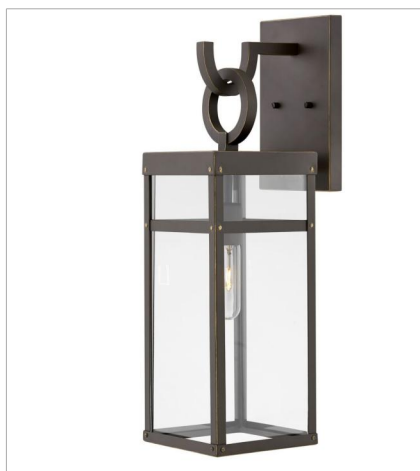

PORTER

A fusion of chic styles makes Porter a design standout. Merging Modern Farmhouse, Industrial and Arts and Crafts elements, the fine rivet details and a sturdy hanger loop create a stunning and distinctive statement.

FINISH: Oil Rubbed Bronze
GLASS: Clear

2808OZ
LARGE SINGLE TIER
12" W, 31.3" H
Socketed
4-8w Med. LED, 60w Equiv.

2803OZ
MEDIUM FLUSH MOUNT
12" W, 12" H
Socketed
4-5w Cand. LED, 60w Equiv.

2800OZ
MEDIUM WALL MOUNT LANTERN
6" W, 18.5" H
Socketed
1-12w Med. LED, 100W Equiv.

2804OZ
LARGE WALL MOUNT LANTERN
6.5" W, 22" H
Socketed
1-12w Med. LED, 100W Equiv.

2805OZ
LARGE WALL MOUNT LANTERN
7.5" W, 25" H
Socketed
1-12w Med. LED, 100W Equiv.

2806OZ
EXTRA SMALL WALL MOUNT LANTERN
5.5" W, 13" H
Socketed
1-12w Med. LED, 100W Equiv.

FINISH: Oil Rubbed Bronze
GLASS: Clear

2807OZ
LARGE WALL MOUNT LANTERN
9.5" W, 29" H
Socketed
1-12w Med. LED, 60w Equiv.

2809OZ
EXTRA LARGE WALL MOUNT LANTERN
12" W, 35.3" H
Socketed
4-8w Med. LED, 60w Equiv.