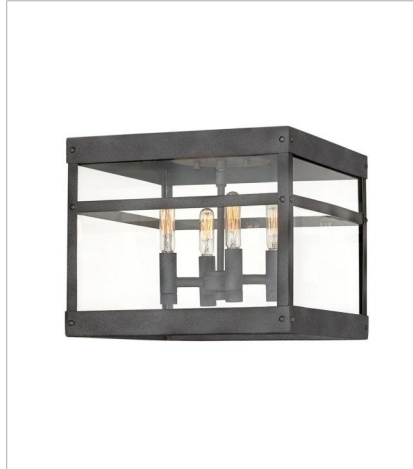

2803DZ
MEDIUM FLUSH MOUNT
12" W, 12" H
Socketed
4-5w Cand. LED, 60w Equiv.