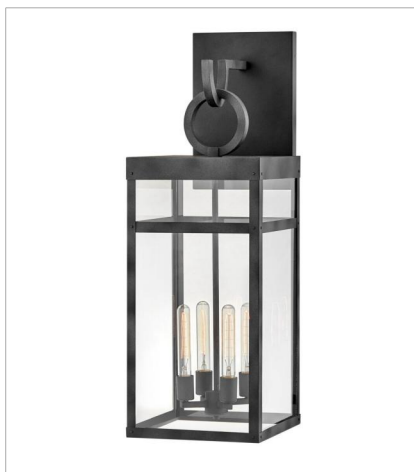

FINISH: Aged Zinc
GLASS: Clear

2808DZ
LARGE SINGLE TIER
12" W, 31.3" H
Socketed
4-8w Med. LED, 60w Equiv.

2808DZ-LL
MEDIUM SINGLE TIER
12" W, 31.3" H
Socketed
4-5w Med. LED *Included

2800DZ
SMALL WALL MOUNT LANTERN
6" W, 18.5" H
Socketed
1-12w Med. LED, 100w Equiv.

FINISH: Aged Zinc
GLASS: Clear

2805DZ
LARGE WALL MOUNT LANTERN
7.5" W, 25" H
Socketed
1-12w Med. LED, 100w Equiv.

2805DZ-LL
LARGE WALL MOUNT LANTERN
7.5" W, 25" H
Socketed
1-5w Med. LED *Included

2806DZ
EXTRA SMALL WALL MOUNT LANTERN
5.5" W, 13" H
Socketed
1-12w Med. LED, 100w Equiv.

HINKLEY

HINKLEY
33000 Pin Oak Parkway
Avon Lake, OH 44012

PHONE: (440) 653-5500
Toll Free: 1 (800) 446-5539

hinkley.com

PORTER

A fusion of chic styles makes Porter a design standout. Merging Modern Farmhouse, Industrial and Arts and Crafts elements, the fine rivet details and a sturdy hanger loop create a stunning and distinctive statement.

FINISH: Aged Zinc
GLASS: Clear

2809DZ
EXTRA LARGE WALL MOUNT LANTERN
12" W, 35.3" H
Socketed
4-8w Med. LED, 60w Equiv.

2809DZ-LL
EXTRA LARGE WALL MOUNT LANTERN
12" W, 35.3" H
Socketed
4-5w Med. LED *Included