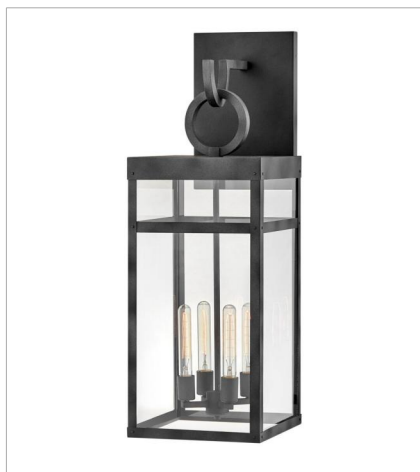

FINISH: Aged Zinc
GLASS: Clear

2808DZ
LARGE SINGLE TIER
12" W, 31.3" H
Socketed
4-8w Med. LED, 60w Equiv.

2808DZ-LL
MEDIUM SINGLE TIER
12" W, 31.3" H
Socketed
4-5w Med. LED *Included

2800DZ
SMALL WALL MOUNT LANTERN
6" W, 18.5" H
Socketed
1-12w Med. LED, 100w Equiv.

FINISH: Aged Zinc
GLASS: Clear

2805DZ
LARGE WALL MOUNT LANTERN
7.5" W, 25" H
Socketed
1-12w Med. LED, 100w Equiv.

2805DZ-LL
LARGE WALL MOUNT LANTERN
7.5" W, 25" H
Socketed
1-5w Med. LED *Included

2806DZ
EXTRA SMALL WALL MOUNT LANTERN
5.5" W, 13" H
Socketed
1-12w Med. LED, 100w Equiv.

2806DZ-LL
SMALL WALL MOUNT LANTERN
5.5" W, 13" H
Socketed
1-5w Med. LED *Included

2807DZ
LARGE WALL MOUNT LANTERN
9.5" W, 29" H
Socketed
1-12w Med. LED, 60w Equiv.

2807DZ-LL
LARGE WALL MOUNT LANTERN
9.5" W, 29" H
Socketed
1-5w Med. LED *Included

FINISH: Aged Zinc
GLASS: Clear

2809DZ
EXTRA LARGE WALL MOUNT LANTERN
12" W, 35.3" H
Socketed
4-8w Med. LED, 60w Equiv.

2809DZ-LL
EXTRA LARGE WALL MOUNT LANTERN
12" W, 35.3" H
Socketed
4-5w Med. LED *Included