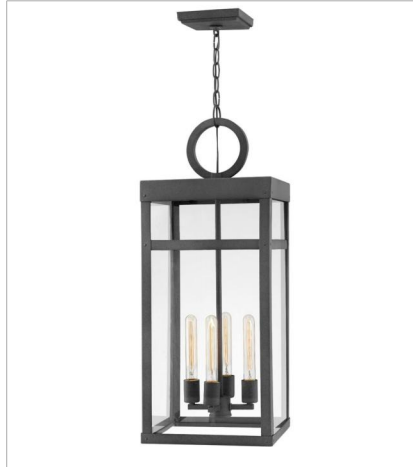

PORTER

A fusion of chic styles makes Porter a design standout. Merging Modern Farmhouse, Industrial and Arts and Crafts elements, the fine rivet details and a sturdy hanger loop create a stunning and distinctive statement.

FINISH: Aged Zinc
GLASS: Clear

2808DZ
LARGE SINGLE TIER
12" W, 31.3" H
Socketed
4-8w Med. LED, 60w Equiv.

2808DZ-LL
MEDIUM SINGLE TIER
12" W, 31.3" H
Socketed
4-5w Med. LED *Included

2800DZ
SMALL WALL MOUNT LANTERN
6" W, 18.5" H
Socketed
1-12w Med. LED, 100w Equiv.

2800DZ-LL
MEDIUM WALL MOUNT LANTERN
6" W, 18.5" H
Socketed
1-5w Med. LED *Included

2804DZ
MEDIUM WALL MOUNT LANTERN
6.5" W, 22" H
Socketed
1-12w Med. LED, 100w Equiv.

2804DZ-LL
LARGE WALL MOUNT LANTERN
6.5" W, 22" H
Socketed
1-5w Med. LED *Included

FINISH: Aged Zinc
GLASS: Clear

2805DZ
LARGE WALL MOUNT LANTERN
7.5" W, 25" H
Socketed
1-12w Med. LED, 100w Equiv.

2805DZ-LL
LARGE WALL MOUNT LANTERN
7.5" W, 25" H
Socketed
1-5w Med. LED *Included

2806DZ
EXTRA SMALL WALL MOUNT LANTERN
5.5" W, 13" H
Socketed
1-12w Med. LED, 100w Equiv.