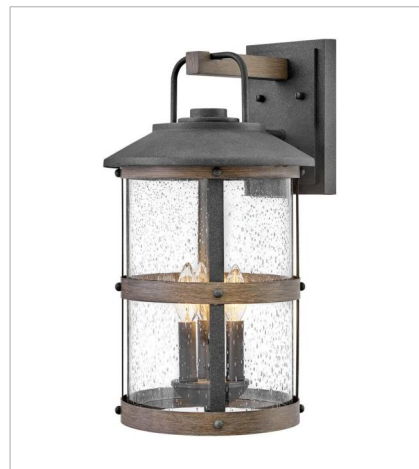

2685DZ
LARGE WALL MOUNT LANTERN
10.5" W, 19.8" H
Socketed
37784

HINKLEY

HINKLEY
33000 Pin Oak Parkway
Avon Lake, OH 44012

PHONE: (440) 653-5500
Toll Free: 1 (800) 446-5539

hinkley.com