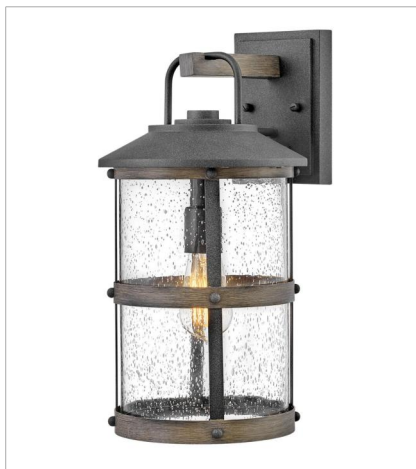

2684DZ-LV
MEDIUM WALL MOUNT LANTERN 12V
9" W, 17.3" H
Socketed