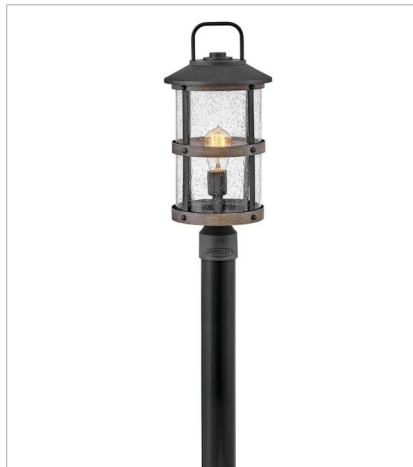

2687DZ-LV
MEDIUM POST TOP OR PIER MOU...
9" W, 18.8" H
Socketed

HINKLEY

HINKLEY
33000 Pin Oak Parkway
Avon Lake, OH 44012

PHONE: (440) 653-5500
Toll Free: 1 (800) 446-5539

hinkley.com