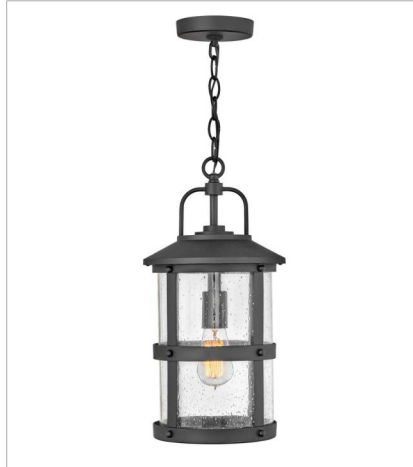

2682BK
MEDIUM HANGING LANTERN
9" W, 17.8" H
Socketed
37768