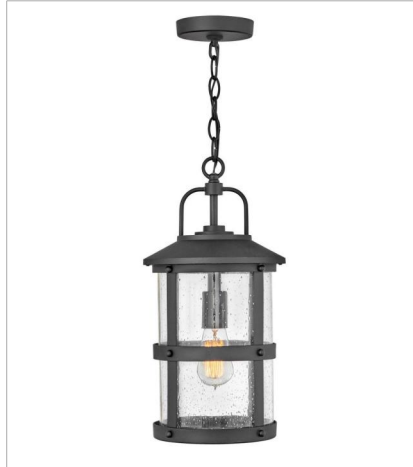

2682BK
MEDIUM HANGING LANTERN
9" W, 17.8" H
Socketed
1-12w Med. LED, 100w Equiv.