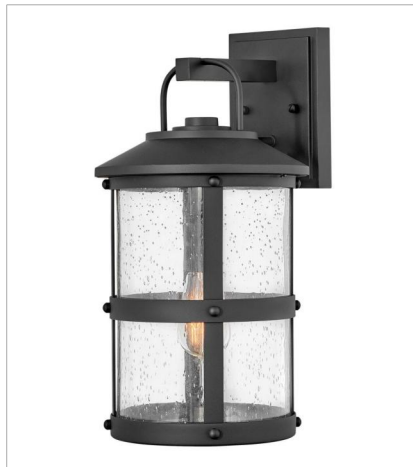

LAKEHOUSE

The look is relaxed, but the components of Lakehouse are quietly satisfying. Lakehouse features a distressed, Aged Zinc with Driftwood Gray and Black finish accompanied by clear seedy glass. Cast aluminum construction ensures Lakehouse will withstand for years. Blissfully simple, yet all the details are memorable.

FINISH: Black
GLASS: Clear Seedy, Clear Lens

2689BK-LV
LARGE SINGLE TIER 12V CHAND...
42" W, 32" H
Socketed
6-3.50w Med. LED *Included

15542BK
LAKEHOUSE LED PATH LIGHT
7.3" W, 22" H
Integrated LED
1.50w LED *Included

2680BK
MEDIUM WALL MOUNT LANTERN
7.3" W, 14.5" H
Socketed
1-12w Med. LED, 100w Equiv.

2684BK
MEDIUM WALL MOUNT LANTERN
9" W, 17.3" H
Socketed
1-12w Med. LED, 100w Equiv.

2684BK-LV
MEDIUM WALL MOUNT LANTERN 12V
9" W, 17.3" H
Socketed
1-3.50w Med. LED *Included