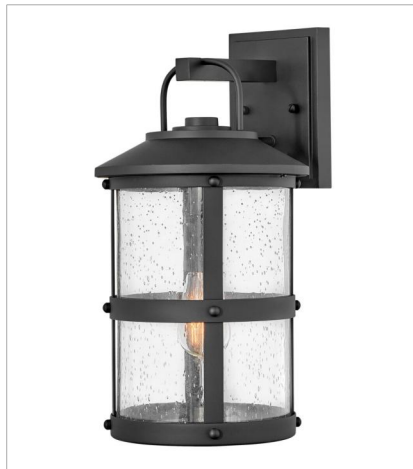

# LAKEHOUSE

The look is relaxed, but the components of Lakehouse are quietly satisfying. Lakehouse features a distressed, Aged Zinc with Driftwood Gray or a Black finish accompanied by clear seedy glass. Cast aluminum construction ensures Lakehouse will withstand for years. Blissfully simple, yet all the details are memorable.

**FINISH:** Black  
**GLASS:** Clear Seedy, Clear Lens

**2689BK-LV**  
LARGE SINGLE TIER 12V CHAND...  
42" W, 32" H  
Socketed

**15542BK**  
12V LED PATH LIGHT  
7.3" W, 22" H  
Integrated LED

**2680BK**  
MEDIUM WALL MOUNT LANTERN  
7.3" W, 14.5" H  
Socketed  
37768

**2684BK**  
MEDIUM WALL MOUNT LANTERN  
9" W, 17.3" H  
Socketed  
37768

**2684BK-LV**  
MEDIUM WALL MOUNT LANTERN 12V  
9" W, 17.3" H  
Socketed

**2685BK**  
MEDIUM WALL MOUNT LANTERN  
10.5" W, 19.8" H  
Socketed  
37784