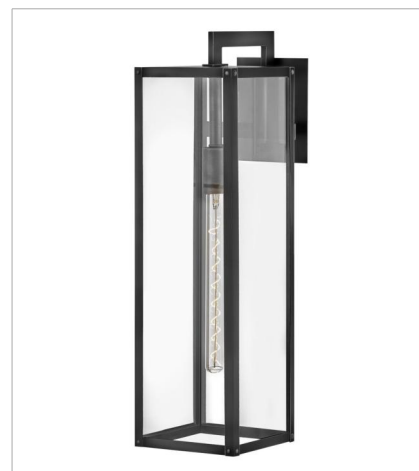

# MAX

Simple, clean-cut, yet captivating, Max is an instant classic, perfect for a myriad of outdoor spaces. Max's simple construction and hand-welded aluminum frame embodies the modern inspiration behind the design. Surrounded by clear glass panels, it yields architectural simplicity for the touch of contemporary we crave.

**FINISH:** Black  
**GLASS:** Clear, Clear and Etched White (optional)

**2592BK-LL**  
EXTRA LARGE HANGING LANTERN  
16.5" W, 40.8" H  
Socketed  
1-6w Med. LED \*Included

**2590BK**  
SMALL WALL MOUNT LANTERN  
6" W, 13.3" H  
Socketed  
1-12w Med. LED, 100w Equiv.

**2595BK**  
LARGE WALL MOUNT LANTERN  
7" W, 25" H  
Socketed  
1-12w Med. LED, 100w Equiv.