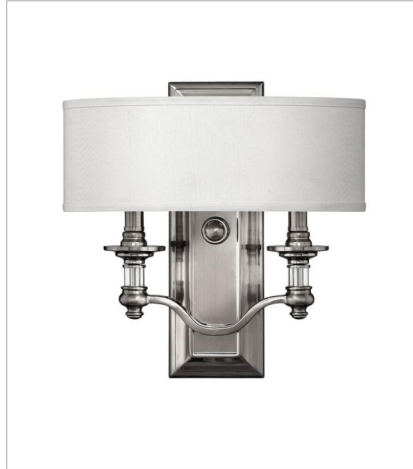

SUSSEX

Sussex offers traditional charm with an edge of modern luxury. The Brushed Nickel finish, white fabric hardback shade, clear glass columns and candles adds to its sophistication.

FINISH: Brushed Nickel
SHADE: White Fabric Hardback

4790BN
SINGLE LIGHT SCONCE
4.8" W, 18" H
Socketed
1-5w Cand. LED, 60w Equiv.

4900BN
TWO LIGHT SCONCE
14" W, 14" H
Socketed
2-5w Cand. LED, 60w Equiv. or 2-60w Cand.

4795BN
MEDIUM SINGLE TIER
26" W, 24.8" H
Socketed
5-5w Cand. LED, 60w Equiv. or 5-60w Cand.

4798BN
LARGE TWO TIER
32" W, 34.5" H
Socketed
9-5w Cand. LED, 60w Equiv. or 9-60w Cand.

4799BN
EXTRA LARGE THREE TIER
47" W, 44.3" H
Socketed
15-5w Cand. LED, 40w Equiv. or 15-40w Cand.

HINKLEY

HINKLEY
33000 Pin Oak Parkway
Avon Lake, OH 44012