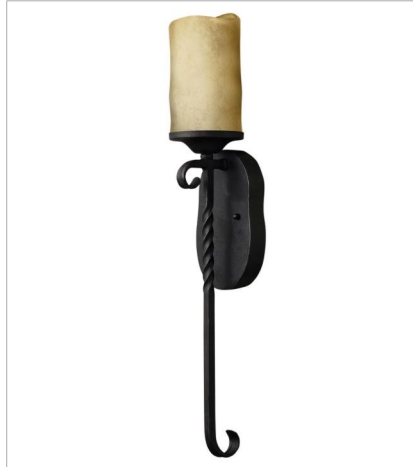

CASA

Casa makes the most of its fine details: clear seedy glass, twisted wrought iron and hand-forged scrollwork in an Olde Black finish complete its rustic-chic appeal with a Southwestern flair.

FINISH: Olde Black
GLASS: Clear Seedy, Antique Scavo, Light Etched Amber

4010OL-CL
SINGLE LIGHT SCONCE
5" W, 11.3" H
Socketed

4300OL
SINGLE LIGHT SCONCE
5" W, 24" H
Socketed
1-8w Med. LED, 100w Equiv.

4300OL-CL
SINGLE LIGHT SCONCE
5" W, 23" H
Socketed
1-8w Med. LED, 100w Equiv.

4017OL-CL
SMALL PENDANT
5.3" W, 12.3" H
Socketed
1-8w Med. LED, 100w Equiv. or 1-100w Med.

1140OL
SMALL WALL MOUNT LANTERN
7" W, 13" H
Socketed

1140OL-CL
SMALL WALL MOUNT LANTERN
7" W, 13" H
Socketed
1-10w Med. LED, 60w Equiv.

FINISH: Olde Black
GLASS: Clear Seedy, Antique Scavo, Light Etched Amber

1143OL-CL
MEDIUM WALL MOUNT LANTERN
9.8" W, 21.5" H
Socketed
2-5w Cand. LED, 60w Equiv.

1144OL-CL
MEDIUM WALL MOUNT LANTERN
9.8" W, 17.5" H
Socketed
1-12w Med. LED, 75w Equiv.