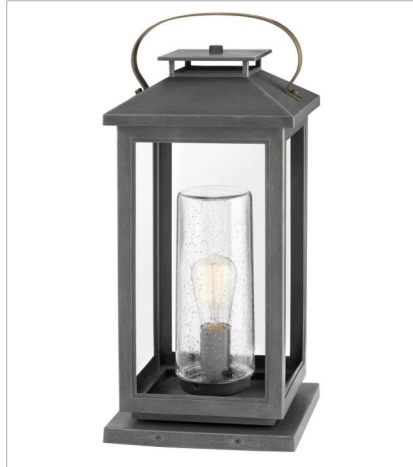

1167AH-LL
LARGE PIER MOUNT LANTERN
9.5" W, 21.5" H
Socketed
1-5w Med. LED *Included