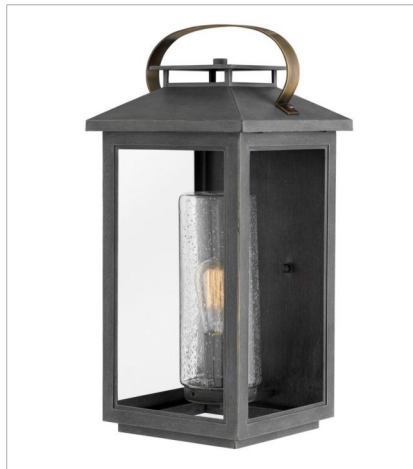

ATWATER

COASTAL
ELEMENTS™
collection

Classic and elegant, Atwater offers beauty and endurance. Constructed from a composite material and treated with an anti-fading agent, the updated coastal design incorporates elegant brass accents, handle, and an inner glass that creates a faux candle effect. The high-performance finish is resistant to rust and corrosion with a 5-year warranty.

FINISH: Ash Bronze
GLASS: Clear Seedy

1160AH
SMALL WALL MOUNT LANTERN
6.5" W, 14" H
Socketed
1-10w Med. LED, 100w Equiv.

1160AH-LL
MEDIUM WALL MOUNT LANTERN
6.5" W, 14" H
Socketed
1-5w Med. LED *Included

1164AH
MEDIUM WALL MOUNT LANTERN
8.3" W, 17.5" H
Socketed
1-10w Med. LED, 100w Equiv.

1164AH-LL
MEDIUM WALL MOUNT LANTERN
8.3" W, 17.5" H
Socketed
1-5w Med. LED *Included

1165AH
LARGE OUTDOOR WALL MOUNT LA...
9.5" W, 20.5" H
Socketed
1-10w Med. LED, 100w Equiv.

ATWATER

Classic and elegant, Atwater offers beauty and endurance. Constructed from a composite material and treated with an anti-fading agent, the updated coastal design incorporates elegant brass accents, handle, and an inner glass that creates a faux candle effect. The high-performance finish is resistant to rust and corrosion with a 5-year warranty.