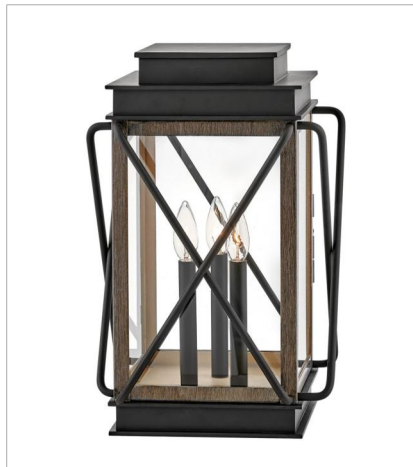

MONTECITO

Modern meets timeless elegance in the Montecito family. For added charm and illumination, a polished aluminum reflector modernizes the robust, cast aluminum frame in the Museum Black finish. Opt for the Driftwood Gray and Black finish combination for a more rustic-inspired look.

FINISH: Black, Black with Driftwood Gray accents

GLASS: Clear

11190BK
MEDIUM WALL MOUNT LANTERN
6" W, 15" H
Socketed
1-12w Med. LED, 100W Equiv.

11194BK
MEDIUM WALL MOUNT LANTERN
7.5" W, 18.8" H
Socketed
1-12w Med. LED, 100W Equiv.

11195BK
LARGE WALL MOUNT LANTERN
10" W, 22" H
Socketed
3-5w Cand. LED, 60w Equiv.

11197BK
MEDIUM PIER MOUNT LANTERN
11.8" W, 18.5" H
Socketed
3-5w Cand. LED, 60w Equiv.

11197BK-LV
MEDIUM PIER MOUNT LANTERN 12V
11.8" W, 18.5" H
Socketed