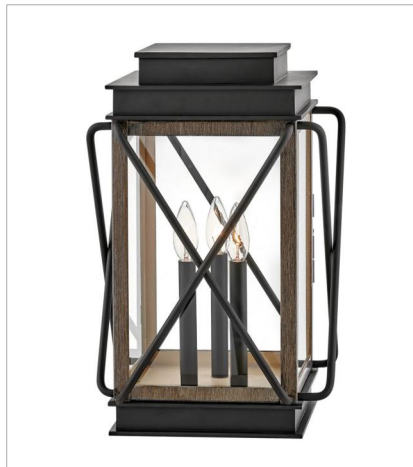

MONTECITO

Modern meets timeless elegance in the Montecito family. For added charm and illumination, a polished aluminum reflector modernizes the robust, cast aluminum frame in the Museum Black finish. Opt for the Driftwood Gray and Black finish combination for a more rustic-inspired look.

FINISH: Black, Black with Driftwood Gray accents
GLASS: Clear

11190BK
MEDIUM WALL MOUNT LANTERN
6" W, 15" H
Socketed
1-12w Med. LED, 100W Equiv.

11194BK
MEDIUM WALL MOUNT LANTERN
7.5" W, 18.8" H
Socketed
1-12w Med. LED, 100W Equiv.

11195BK
LARGE WALL MOUNT LANTERN
10" W, 22" H
Socketed
3-5w Cand. LED, 60w Equiv.

11197BK
MEDIUM PIER MOUNT LANTERN
11.8" W, 18.5" H
Socketed
3-5w Cand. LED, 60w Equiv.

11197BK-LV
MEDIUM PIER MOUNT LANTERN 12V
11.8" W, 18.5" H
Socketed