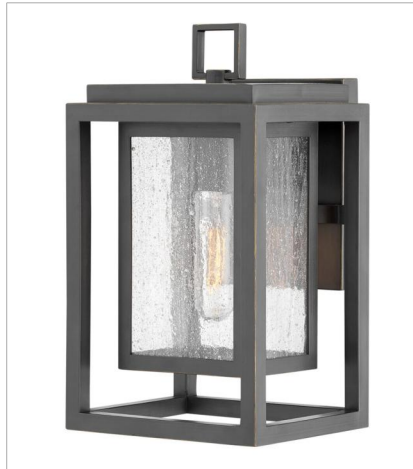

# REPUBLIC

Republic's striking double frame design, constructed from a composite material and treated with an anti-fading agent for maximum durability, is at home on the coast or a country lodge. The Oil Rubbed Bronze, Satin Nickel and Black resilience finishes feature a 5-year warranty and are resistant to rust and corrosion. Vintage filament bulbs are recommended to complete a stylish look.

**FINISH:** Oil Rubbed Bronze  
**GLASS:** Etched, Clear Seedy

**15558OZ-LL**  
12VLED PATH LIGHT  
6" W, 24" H  
Socketed  
1-1.50w T5 LED \*Included

**1000OZ**  
SMALL WALL MOUNT LANTERN  
7" W, 12" H  
Socketed  
1-12w Med. LED, 100w Equiv.

**1000OZ-LL**  
SMALL WALL MOUNT LANTERN  
7" W, 12" H  
Socketed  
1-5w Med. LED \*Included

**1004OZ**  
MEDIUM WALL MOUNT LANTERN  
7" W, 16" H  
Socketed  
1-12w Med. LED, 100w Equiv.

**1004OZ-LL**  
MEDIUM WALL MOUNT LANTERN  
7" W, 16" H  
Socketed  
1-5w Med. LED \*Included