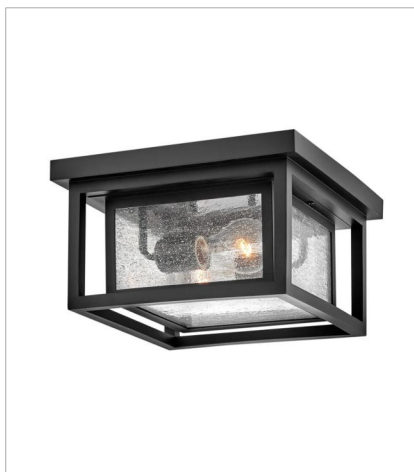

1001BK
MEDIUM POST TOP OR PIER MOUNT
7" W, 17" H
Socketed
1-12w Med. LED, 100w Equiv.

1003BK
SMALL FLUSH MOUNT
11" W, 6.5" H
Socketed
2-8w Med. LED, 60w Equiv.