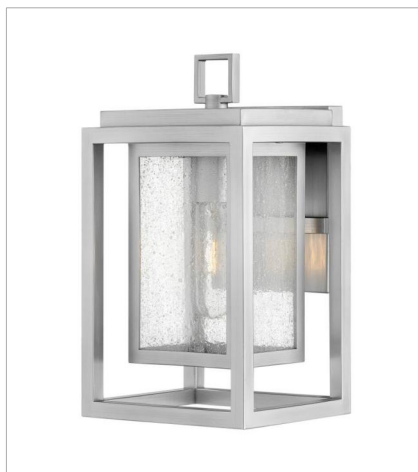

REPUBLIC

Republic's striking double frame design, constructed from a composite material and treated with an anti-fading agent for maximum durability, is at home on the coast or a country lodge. The Oil Rubbed Bronze, Satin Nickel and Black resilience finishes feature a 5-year warranty and are resistant to rust and corrosion. Vintage filament bulbs are recommended to complete a stylish look.

FINISH: Satin Nickel
GLASS: Clear Seedy

1000SI
SMALL WALL MOUNT LANTERN
7" W, 12" H
Socketed
1-12w Med. LED, 100w Equiv.

1000SI-LL
SMALL WALL MOUNT LANTERN
7" W, 12" H
Socketed
1-2w Med. LED *Included

1004SI
MEDIUM WALL MOUNT LANTERN
7" W, 16" H
Socketed
1-12w Med. LED, 100w Equiv.

1004SI-LL
MEDIUM WALL MOUNT LANTERN
7" W, 16" H
Socketed
1-2w Med. LED *Included

1004SI-LV
MEDIUM WALL MOUNT LANTERN 12V
7" W, 16" H
Socketed
1-3.50w Med. LED *Included

1005SI
LARGE OUTDOOR WALL MOUNT LA...
7" W, 20" H
Socketed
1-12w Med. LED, 100w Equiv.

FINISH: Satin Nickel
GLASS: Clear Seedy

1005SI-LL
MEDIUM WALL MOUNT LANTERN
7" W, 20" H
Socketed
1-2w Med. LED *Included

1009SI
LARGE WALL MOUNT LANTERN
9" W, 27" H
Socketed
1-12w Med. LED, 100w Equiv.

1007SI
MEDIUM PIER MOUNT
7" W, 16.5" H
Socketed
1-12w Med. LED, 100w Equiv.