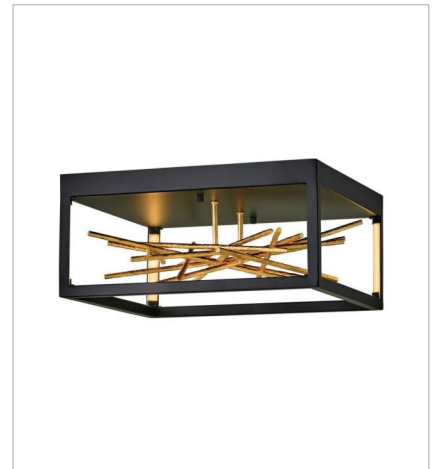

# STYX

The breathtaking design of Styx fuses rich glamour with modern styling for an enthralling and dynamic silhouette with unexpected elements. An integrated LED open frame is fully dimmable, composed of clean angles in a chic Black finish. The frame illuminates textured metal branches in Gilded Gold, mingling organic and contemporary elements.

**FINISH:** Black with Gilded Gold accents

**FR46400BLK**  
LARGE LED SCONCE  
6" W, 36" H  
Integrated LED  
40w LED \*Included

**FR46402BLK**  
SMALL LED SCONCE  
6" W, 24" H  
Integrated LED  
30w LED \*Included

**FR46405BLK**  
LARGE OPEN FRAME PENDANT  
18" W, 19.3" H  
Integrated LED  
34w LED \*Included

**FR46406BLK**  
LARGE LED LINEAR  
45" W, 13" H  
Integrated LED  
96w LED \*Included

**FR46407BLK**  
MEDIUM LED OPEN FRAME PENDANT  
20" W, 21" H  
Integrated LED  
90w LED \*Included

**FR46401BLK**  
MEDIUM LED FLUSH MOUNT  
18" W, 8.3" H  
Integrated LED  
16w LED \*Included