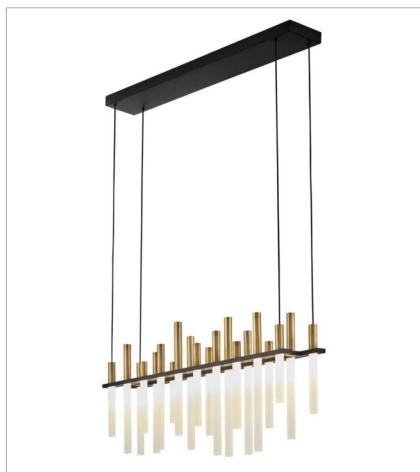

# ECHO

Echo's spectacular, integrated LED design reverberates with modern style. Sleek, glowing acrylic rods are crowned in metal tubes giving a contemporary look. Echo is offered in Heritage Brass finish accented by bold Black.

**FINISH:** Black  
**GLASS:** Etched Acrylic

**FR30705BLK**  
LARGE LED LINEAR  
38.8" W, 18" H  
Integrated LED  
56w LED \*Included

**FR30706BLK**  
MEDIUM LED SINGLE TIER CHAN...  
26" W, 16.5" H  
Integrated LED  
59w LED \*Included

**FR30708BLK**  
MEDIUM LED MULTI TIER CHAND...  
26" W, 28.8" H  
Integrated LED  
93w LED \*Included