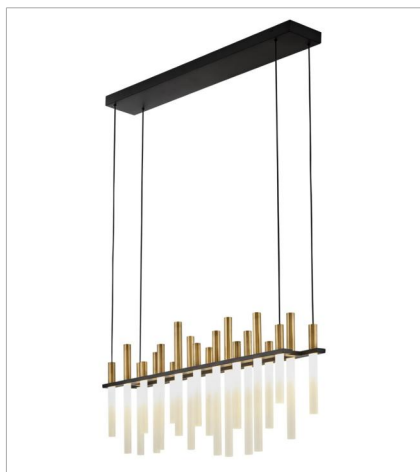

ECHO

Echo's spectacular, integrated LED design reverberates with modern style. Sleek, glowing acrylic rods are crowned in metal tubes giving a contemporary look. Echo is offered in Heritage Brass finish accented by bold Black.

FINISH: Black
GLASS: Etched Acrylic

FR30705BLK
LARGE LED LINEAR
38.8" W, 18" H
Integrated LED
56w LED *Included

FR30706BLK
MEDIUM LED SINGLE TIER CHAN...
26" W, 16.5" H
Integrated LED
59w LED *Included

FR30708BLK
MEDIUM LED MULTI TIER CHAND...
26" W, 28.8" H
Integrated LED
93w LED *Included