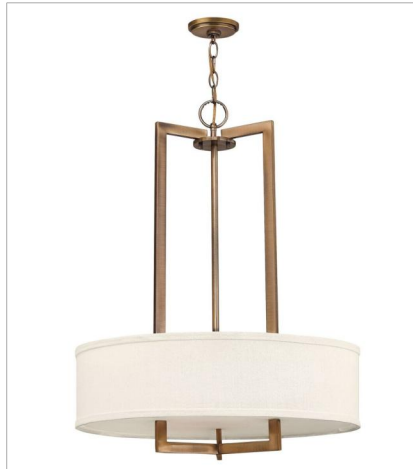

HAMPTON

Hampton is a modern transitional design, offering the ultimate in urban sophistication. The minimal, rectangular frame, paired with a decorative acrylic etched bottom lens, is softened by a contemporary off-white linen drum shade.

FINISH: Brushed Bronze
SHADE: Off-White Linen Hardback

3202BR
TWO LIGHT SCONCE
15" W, 12" H
Socketed
2-5w Cand. LED, 60w Equiv.

3204BR
MEDIUM DRUM
26" W, 30.3" H
Socketed
3-14w Med. LED, 100w Equiv.

3207BR
SMALL PENDANT
7" W, 11.8" H
Socketed
1-14w Med. LED, 100w Equiv.

3218BR
FOUR LIGHT LINEAR
42" W, 26" H
Socketed
4-14w Med. LED, 100w Equiv.

3219BR
LARGE DRUM PENDANT
40" W, 33.5" H
Socketed
9-14w Med. LED, 100w Equiv.

3200BR
SMALL SEMI-FLUSH MOUNT
15" W, 11.8" H
Socketed
3-14w Med. LED, 60w Equiv.

FINISH: Brushed Bronze
SHADE: Off-White Linen Hardback

3201BR
MEDIUM SEMI-FLUSH MOUNT
20" W, 12" H
Socketed
3-14w Med. LED, 75w Equiv.

3211BR
LARGE SEMI-FLUSH MOUNT
26" W, 14.5" H
Socketed
3-14w Med. LED, 100w Equiv.