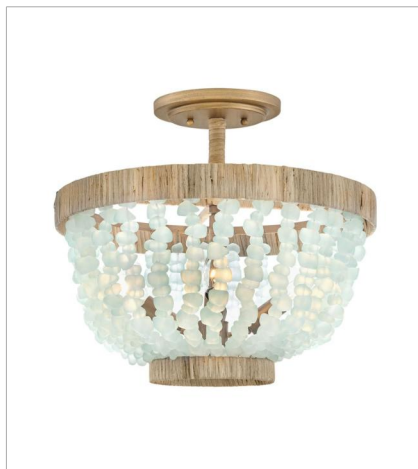

FR30203BNG-BG
MEDIUM SEMI-FLUSH MOUNT
16" W, 14" H
Socketed
4-5w Cand. LED, 60w Equiv.