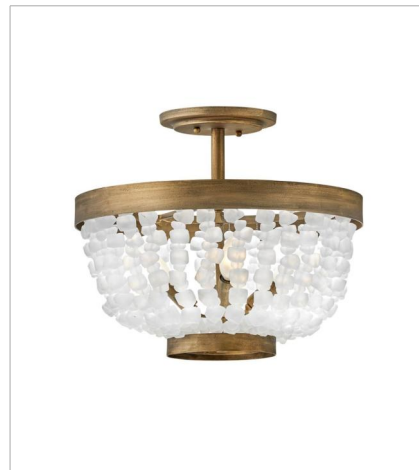

DUNE

Dune's bohemian chic design showcases strands of soft sea glass combined with a Burnished Gold finish. The designs blend a sophisticated silhouette with organic elements inspired by sun and surf. Dune infuses any space with timeless, mesmerizing elegance.

FINISH: Burnished Gold
GLASS: Soft White Sea Glass, Blue Sea Glass

FR30200BNG
MEDIUM SINGLE LIGHT SCONCE
8" W, 16" H
Socketed
1-10w Med. LED, 60w Equiv.

FR30200BNG-BG
MEDIUM SINGLE LIGHT SCONCE
8" W, 16" H
Socketed
1-10w Med. LED, 60w Equiv.

FR30206BNG
MEDIUM SINGLE TIER CHANDELIER
25" W, 24.3" H
Socketed
6-5w Cand. LED, 60w Equiv.

DUNE

Dune's bohemian chic design showcases strands of soft sea glass combined with a Burnished Gold finish. The designs blend a sophisticated silhouette with organic elements inspired by sun and surf. Dune infuses any space with timeless, mesmerizing elegance.

FINISH: Burnished Gold
GLASS: Soft White Sea Glass, Blue Sea Glass

FR30206BNG-BG
MEDIUM SINGLE TIER CHANDELIER
25" W, 24.3" H
Socketed
6-5w Cand. LED, 60w Equiv.

FR30208BNG
MEDIUM FIVE LIGHT LINEAR
48" W, 17" H
Socketed
5-5w Cand. LED, 60w Equiv.