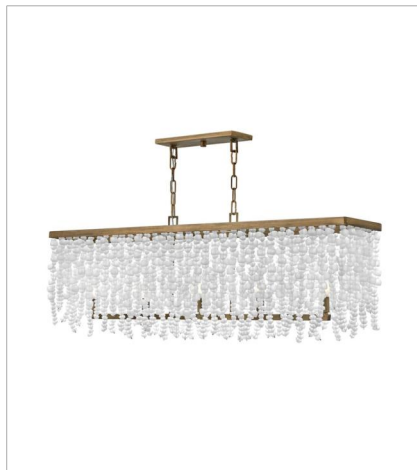

DUNE

Dune's bohemian chic design showcases strands of soft sea glass combined with a Burnished Gold finish. The designs blend a sophisticated silhouette with organic elements inspired by sun and surf. Dune infuses any space with timeless, mesmerizing elegance.

FINISH: Burnished Gold
GLASS: Soft White Sea Glass, Blue Sea Glass

FR30200BNG
MEDIUM SINGLE LIGHT SCONCE
8" W, 16" H
Socketed
1-10w Med. LED, 60w Equiv.

FR30200BNG-BG
MEDIUM SINGLE LIGHT SCONCE
8" W, 16" H
Socketed
1-10w Med. LED, 60w Equiv.

FR30206BNG
MEDIUM SINGLE TIER CHANDELIER
25" W, 24.3" H
Socketed
6-5w Cand. LED, 60w Equiv.

DUNE

Dune's bohemian chic design showcases strands of soft sea glass combined with a Burnished Gold finish. The designs blend a sophisticated silhouette with organic elements inspired by sun and surf. Dune infuses any space with timeless, mesmerizing elegance.

FINISH: Burnished Gold
GLASS: Soft White Sea Glass, Blue Sea Glass

FR30206BNG-BG
MEDIUM SINGLE TIER CHANDELIER
25" W, 24.3" H
Socketed
6-5w Cand. LED, 60w Equiv.

FR30208BNG
MEDIUM FIVE LIGHT LINEAR
48" W, 17" H
Socketed
5-5w Cand. LED, 60w Equiv.