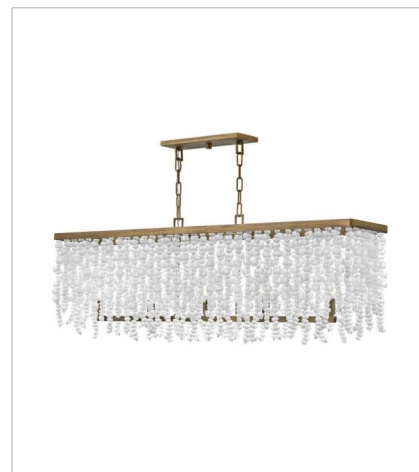

DUNE

Dune's bohemian chic design showcases strands of soft white sea glass combined with a Burnished Gold finish. The designs blend a sophisticated silhouette with organic elements inspired by sun and surf. Dune infuses any space with a timeless, mesmerizing elegance.

FINISH: Burnished Gold
GLASS: Sea Glass

FR30203BNG
MEDIUM SEMI-FLUSH MOUNT
16" W, 14" H
Socket
4-60w Cand.

FR30206BNG
LARGE PENDANT
25" W, 24.3" H
Socket
6-60w Cand.

FR30208BNG
FIVE LIGHT LINEAR
48" W, 17" H
Socket
5-60w Cand.