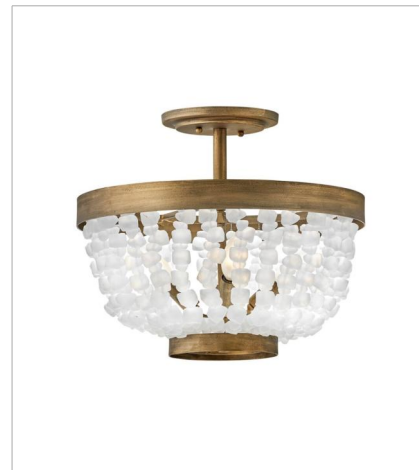

DUNE

Dune's bohemian chic design showcases strands of soft white sea glass combined with a Burnished Gold finish. The designs blend a sophisticated silhouette with organic elements inspired by sun and surf. Dune infuses any space with a timeless, mesmerizing elegance.

FINISH: Burnished Gold
GLASS: Soft White Sea Glass, Blue Sea Glass

FR30200BNG
MEDIUM SINGLE LIGHT SCONCE
8" W, 16" H
Socketed
1-10w Med. LED, 60w Equiv.

FR30200BNG-BG
MEDIUM SINGLE LIGHT SCONCE
8" W, 16" H
Socketed
1-10w Med. LED, 60w Equiv.

FINISH: Burnished Gold
GLASS: Soft White Sea Glass, Blue Sea Glass

FR30206BNG-BG
MEDIUM SINGLE TIER CHANDELIER
25" W, 24.3" H
Socketed
6-5w Cand. LED, 60w Equiv.

FR30208BNG
MEDIUM FIVE LIGHT LINEAR
48" W, 17" H
Socketed
5-5w Cand. LED, 60w Equiv.