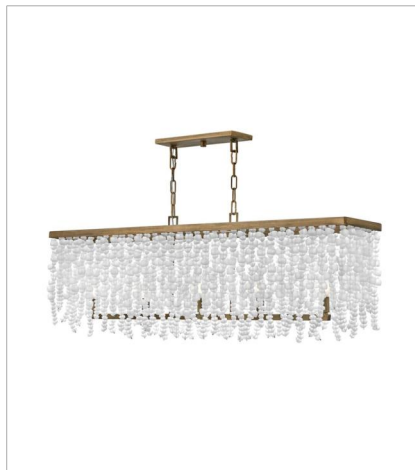

FR30208BNG
MEDIUM FIVE LIGHT LINEAR
48" W, 17" H
Socketed
5-5w Cand. LED, 60w Equiv.