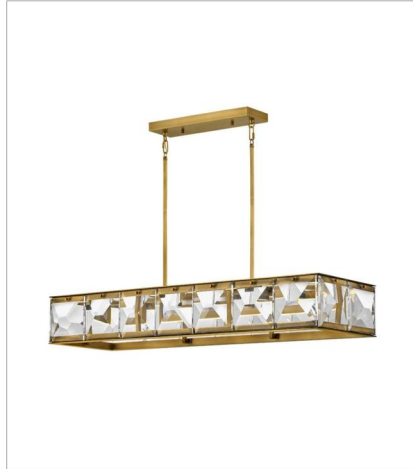

JOLIE

Jolie is a unique blend of sophistication, style, and technology. Integrated LEDs are sleekly concealed within gleaming Heritage Brass rings at the top and bottom of the design. Robust blocks of faceted crystal radiate with light, creating a transfixing silhouette while providing outstanding illumination.

FINISH: Heritage Brass
GLASS: Faceted Clear Crystal

FR30105HBR
LARGE LED DRUM
30" W, 6.8" H
Integrated LED

FR30106HBR
LARGE LED LINEAR
45.3" W, 6.8" H
Integrated LED

FR30103HBR
MEDIUM LED SEMI-FLUSH MOUNT
19.5" W, 11" H
Integrated LED